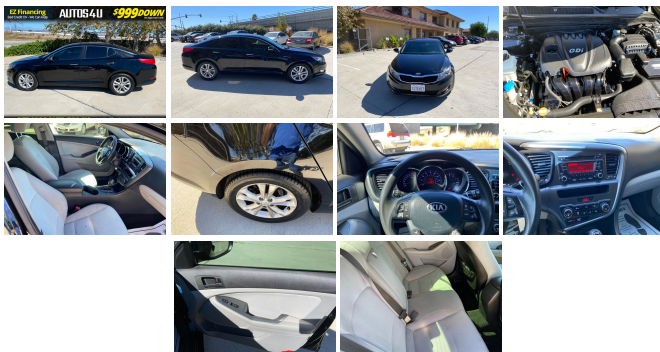

2013 Kia Optima LX

View this car on our website at autos4u.biz/7016885/ebrochure

Our Price **\$7,995**

Specifications:

Year:	2013
VIN:	5XXGM4A75DG092099
Make:	Kia
Model/Trim:	Optima LX
Condition:	Pre-Owned
Body:	Sedan
Exterior:	Black
Engine:	2.4L DOHC GDI 16-valve I4 engine -inc: variable intake system, aluminum block & head
Interior:	Gray Cloth
Mileage:	136,000
Drivetrain:	Front Wheel Drive
Economy:	City 24 / Highway 35

Exterior

- 16" x 6.5" silver painted alloy wheels
- Black-gloss front side fender garnish w/chrome accents

- Body-color door handles w/chrome trim
- Body-color folding heated pwr mirrors w/integrated LED turn signals
- Body-colored bumpers- Body-colored side moldings- Bright chrome door molding
- Chrome grille
- Clear-lens halogen automatic headlights w/black bezel -inc: escort lighting, projection high-beams
- Front fog lights- Insulated hood w/gas lifters- P205/65R16 tires
- Rear LED high-mounted stop lamp- Solar glass windshield w/sunband
- Variable intermittent front windshield wipers w/jet washers

Mechanical

- 2.4L DOHC GDI 16-valve I4 engine -inc: variable intake system, aluminum block & head
- 6-speed automatic transmission w/OD, Sportmatic shifter, H-Matic -inc: auto shift lock system, key interlock system
- Active ECO system- Battery saver w/interior lamp auto-cut
- Dual exhaust w/chrome tips -inc: semi-active muffler - Dual-flow shock absorbers
- Electric motor-driven pwr steering- Engine cover- Front stabilizer bar- Front wheel drive
- Independent MacPherson strut front suspension w/coil springs
- Independent multi-link rear suspension w/coil springs -inc: aluminum carrier, aluminum lower arms
- Pwr vented front & solid rear disc brakes - Tire mobility kit
- Towing & lashing hook *Only present on vehicles produced in Hwasung, South Korea*