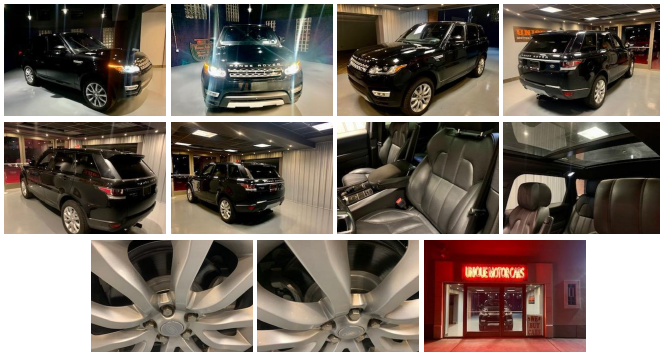

2016 Land Rover Range Rover Sport V6 Diesel HSE

View this car on our website at uniquemotorcarsonline.com/7016394/ebrochure

Our Price **\$34,500**

Specifications:

Year:	2016
VIN:	SALWR2KF3GA651164
Make:	Land Rover
Stock:	X651164
Model/Trim:	Range Rover Sport V6 Diesel HSE
Condition:	Pre-Owned
Body:	SUV
Exterior:	Santorini Black
Engine:	Engine: 3.0L V6 Turbocharged Diesel
Interior:	Ebony/Ebony/Ebony/Ebony Leather
Transmission:	8 speed transmission
Mileage:	80,228
Drivetrain:	4 Wheel Drive
Economy:	City 22 / Highway 28

2016 Land Rover Range Rover Sport V-6 Turbo Diesel, Santorini Black with the Ebony interior, dual panel roof, option packages including Front climate and comfort visibility pack featuring Blind Spot Monitor w/Closing Vehicle Sensing, reverse traffic detection, Adaptive Headlights w/High Beam Assist (AHBA), Heated Rear Seat, Auto Dimming Exterior Mirrors, Heated Windshield, Heated Steering Wheel, 60/40 Split Folding Rear Seat, load through, Twin Blade Sunvisors, Front Center Console Cooler Box, Heated & Cooled Front Bucket Seats, driver and passenger 16 way power climate seats, fore/aft, cushion height, cushion tilt, squab recline, 4 way electric lumbar, side bolster adjustment, seat map pockets, driver seat memory and front and rear 2 way tilt headrest; Vision and convenience pack, rear entertainment package with headphones, Heads up display, tow hitch with wiring, smart device integration, navigation system, power liftgate, cruise control and many other Land Rover amenities. Call or email for more information. Visit us on the web at www.UniqueMotorCarsonline.com