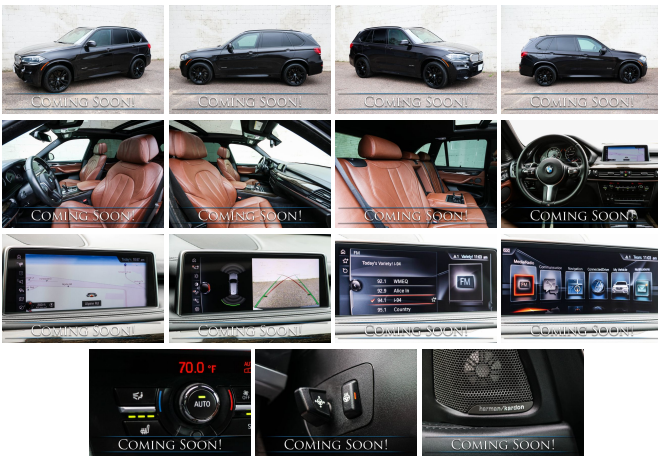

2017 BMW X5 xDrive50i M-Sport Luxury SUV w/445HP V8, Nav, 360° Cam, Panoramic Moonroof & 20" Wheel Pkg

Steve Allingham

View this car on our website at capitalmotorcompany.com/7016377/ebrochure

Your Price **\$33,950**

Retail Value ~~\$42,475~~

Specifications:

Year:	2017
VIN:	5UXKR6C54H0J84250
Make:	BMW
Stock:	5455
Model/Trim:	X5 xDrive50i M-Sport Luxury SUV w/445HP V8, Nav, 360° Cam, Panoramic Moonroof & 20" Wheel Pkg
Condition:	Pre-Owned
Body:	SUV
Exterior:	Ruby Black Metallic
Engine:	445-Horsepower 4.4L TwinPower Turbo V8
Interior:	Terra Leather
Transmission:	8-Speed SPORT Automatic with Manual Shift Mode
Mileage:	117,929
Drivetrain:	All Wheel Drive
Economy:	City 15 / Highway 21

We have for sale a gorgeous 2017 BMW X5 xDrive50i All-Wheel Drive M-Sport Package Luxury V8 SUV that looks and drives fantastic! This X5 has an incredible Ruby Black Metallic exterior with the M-Sport Package styling that gives the SUV a more aggressive appearance and the blacked-out 20-Inch Twin-Spoke M-Package Wheels give this SUV a phenomena stance! We know that if you like how this X5 looks in the pictures, you will fall in love once you get to drive it!

EXECUTIVE PACKAGE
-inc: Ceramic Controls, deep black glazed finish, WiFi Hotspot, Soft-Close Automatic Doors, Head-Up Display, Rear Manual Side Window Shades, Leather Dashboard, Wireless Charging \$3,250