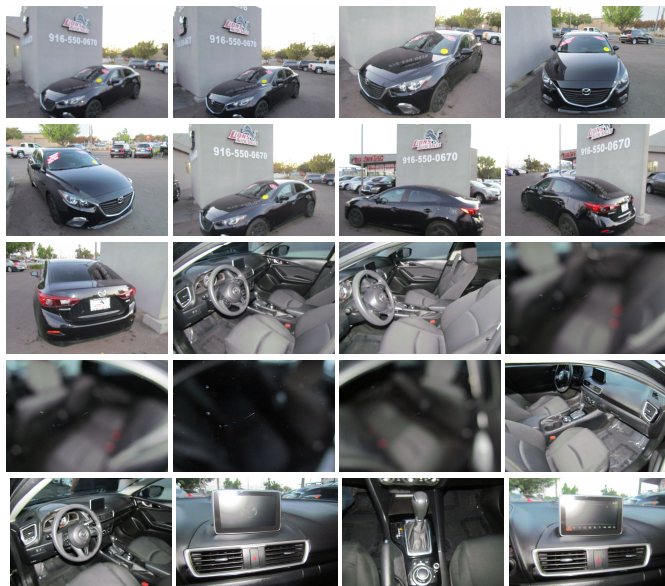

2015 Mazda Mazda3 i Sport

View this car on our website at lionsautosales.net/7015810/ebrochure

Our Price **\$10,950**

Specifications:

Year:	2015
VIN:	3MZBM1U72FM211147
Make:	Mazda
Stock:	211147
Model/Trim:	Mazda3 i Sport
Condition:	Pre-Owned
Body:	Sedan
Exterior:	Black
Engine:	Engine: 2.0L SKYACTIV-G DOHC 16-Valve 4-Cylinder -inc: variable valve timing
Interior:	Black Cloth
Mileage:	102,890
Drivetrain:	Front Wheel Drive
Economy:	City 30 / Highway 41

Exterior

- Auto Off Projector Beam Halogen Daytime Running Headlamps
- Black Grille w/Chrome Accents
- Black Side Windows Trim and Black Front Windshield Trim - Body-Colored Door Handles
- Body-Colored Front Bumper- Body-Colored Power Side Mirrors w/Manual Folding
- Body-Colored Rear Bumper- Clearcoat Paint
- Compact Spare Tire Mounted Inside Under Cargo- Fixed Rear Window w/Defroster
- Fully Galvanized Steel Panels- Light Tinted Glass- Steel Spare Wheel
- Tires: P205/60R16 AS SBR -inc: temporary spare tire- Trunk Rear Cargo Access
- Variable Intermittent Wipers- Wheels: 16" x 6.5J Steel w/Full Wheel Covers