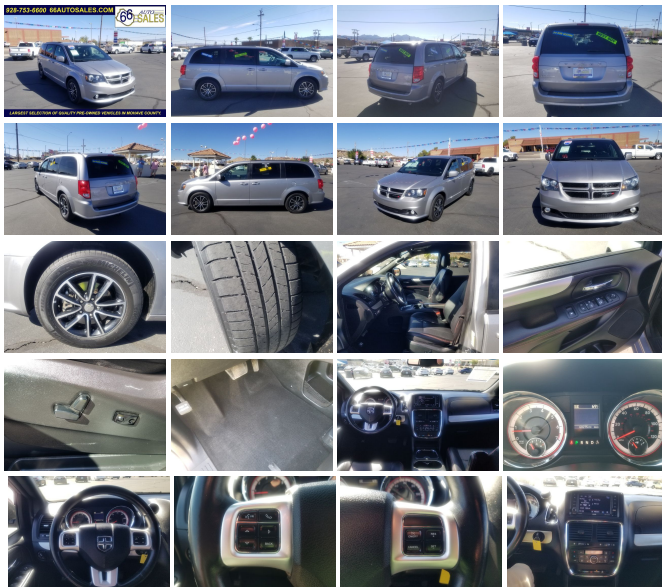

# 2018 Dodge Grand Caravan GT

Jonny Walker 928-303-8552

View this car on our website at [66autosales.com/7015108/ebrochure](http://66autosales.com/7015108/ebrochure)

66 Auto Sales Price **\$24,966**

## Specifications:

<b>Year:</b>	2018
<b>VIN:</b>	2C4RDGEG1JR359813
<b>Make:</b>	Dodge
<b>Stock:</b>	18537A
<b>Model/Trim:</b>	Grand Caravan GT
<b>Condition:</b>	Pre-Owned
<b>Body:</b>	Minivan/Van
<b>Exterior:</b>	Granite Pearlcoat
<b>Engine:</b>	ENGINE: 3.6L V6 24V VVT
<b>Interior:</b>	Black Leather
<b>Transmission:</b>	TRANSMISSION: 6-SPEED AUTOMATIC 62TE
<b>Mileage:</b>	60,247
<b>Drivetrain:</b>	Front Wheel Drive
<b>Economy:</b>	City 17 / Highway 25