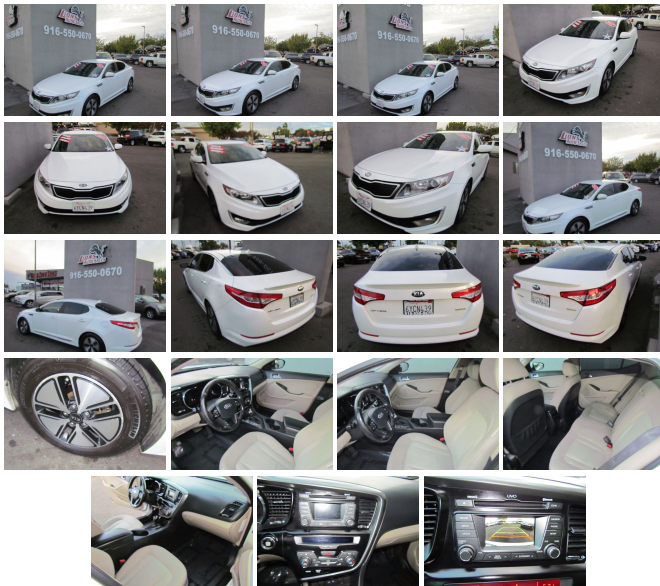

# 2012 Kia Optima Hybrid

View this car on our website at [lionsautosales.net/7014871/ebrochure](http://lionsautosales.net/7014871/ebrochure)

Our Price **\$11,500**

## Specifications:

<b>Year:</b>	2012
<b>VIN:</b>	KNAGM4AD3C5026690
<b>Make:</b>	Kia
<b>Stock:</b>	026690
<b>Model/Trim:</b>	Optima Hybrid
<b>Condition:</b>	Pre-Owned
<b>Body:</b>	Sedan
<b>Exterior:</b>	White
<b>Engine:</b>	2.4L DOHC MPI 16-valve I4 hybrid PZEV engine -inc: continuously variable valve timing (CVVT), permanent-magnet synchronous electric motor, lithium polymer hybrid battery, virtual engine sound system, aluminum block & head
<b>Interior:</b>	Gray
<b>Mileage:</b>	113,375
<b>Drivetrain:</b>	Front Wheel Drive
<b>Economy:</b>	City 34 / Highway 39