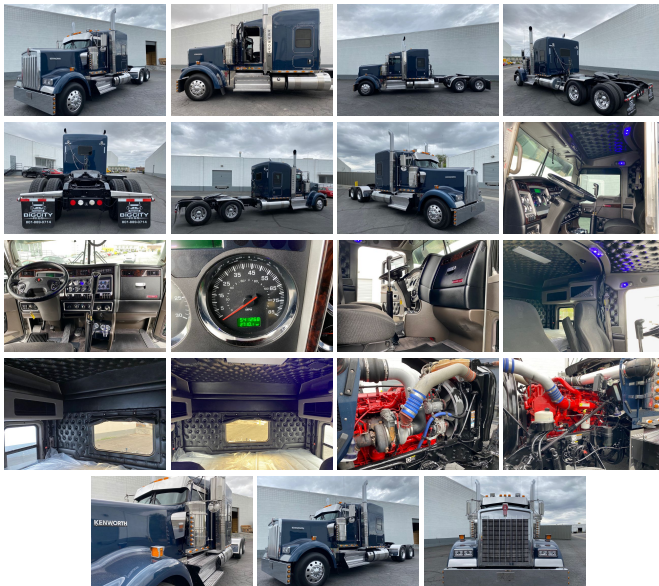

2015 Kenworth W900L

View this car on our website at bigcityrigs.com/7014684/ebrochure

Our Price **\$0**

Specifications:

Year:	2015
VIN:	459594
Make:	Kenworth
Model/Trim:	W900L
Condition:	Pre-Owned
Exterior:	Blue
Interior:	Gray
Mileage:	541,000
Truck Type:	Semi - Sleeper Conventional

Kenworth W900L
Mid Roof Sleeper
Espar Heater
Cummins Power X15
600 HP Fully Deleted!
Eaton Fuller - 18 Speed
275 Wheel Base
13.2KFront / 40K Rear Axle
Air Ride Suspension
260 Total Gallon Fuel Tanks
8 Inch Stacks
22.5 Inch Rubber
541K Miles

Smooth, quite and tight cab. So much power. Clean front to back. Has new radiator, turbo and fresh service. Truck was overhauled 90K miles ago and was also fully deleted (no emissions). This rig is one bad mama jama which we are selling on consignment for one of Utah's best haulers. Ready to go to work and turn heads on the way.