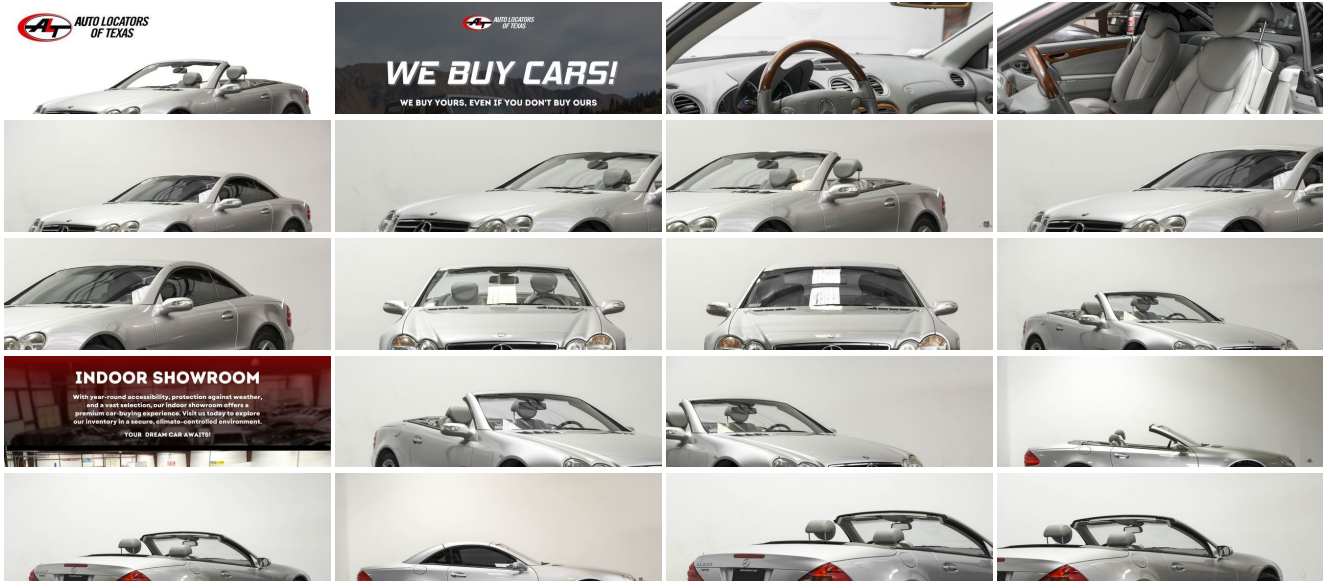

2004 Mercedes-Benz SL500 SL500

Our Price \$12,983

View this vehicle on our website at consignmyvehicle.com

972-612-3100
4460 Tradition Trail , Plano, TX 75093

- Photos
- Details
- Contact

Specifications:

Year:	2004
VIN:	WDBSK75F74F067267
Make:	Mercedes-Benz
Stock:	067267
Model/Trim:	SL500 SL500
Condition:	Pre-Owned
Body:	Convertible
Exterior:	Brilliant Silver Metallic
Engine:	5.0L SOHC SMPI 24-valve V8 engine
Interior:	Ash Leather
Mileage:	79,169
Drivetrain:	Rear Wheel Drive
Economy:	City 16 / Highway 23