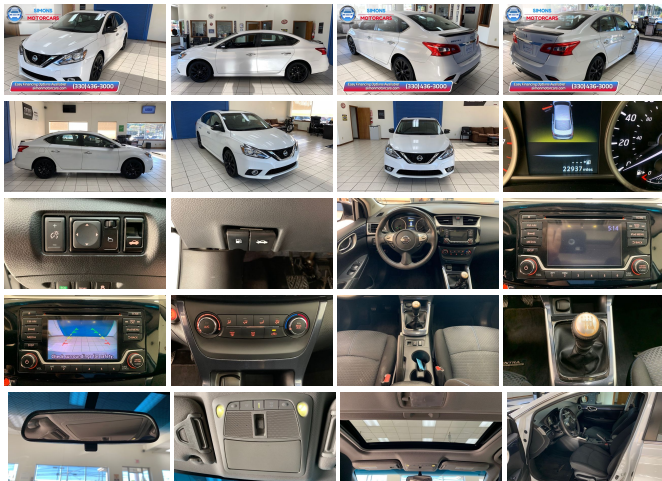

# 2017 Nissan Sentra SR Turbo

View this car on our website at [simonsmotorcars.com/7012853/ebrochure](http://simonsmotorcars.com/7012853/ebrochure)

Our Price **\$16,995**

## Specifications:

<b>Year:</b>	2017
<b>VIN:</b>	3N1CB7AP6HY281995
<b>Make:</b>	Nissan
<b>Stock:</b>	11558
<b>Model/Trim:</b>	Sentra SR Turbo
<b>Condition:</b>	Pre-Owned
<b>Body:</b>	Sedan
<b>Exterior:</b>	WHITE
<b>Engine:</b>	Engine: 1.6L Direct Injection Gasoline (DIGTM) -inc: Turbocharged
<b>Interior:</b>	BLACK Cloth
<b>Mileage:</b>	22,805
<b>Drivetrain:</b>	Front Wheel Drive
<b>Economy:</b>	City 26 / Highway 32

## Our Location :

2017 Nissan Sentra SR Turbo

Squared Auto - (330) 436-3000 - View this car on our website at [simonsmotorcars.com/7012853/ebrochure](http://simonsmotorcars.com/7012853/ebrochure)