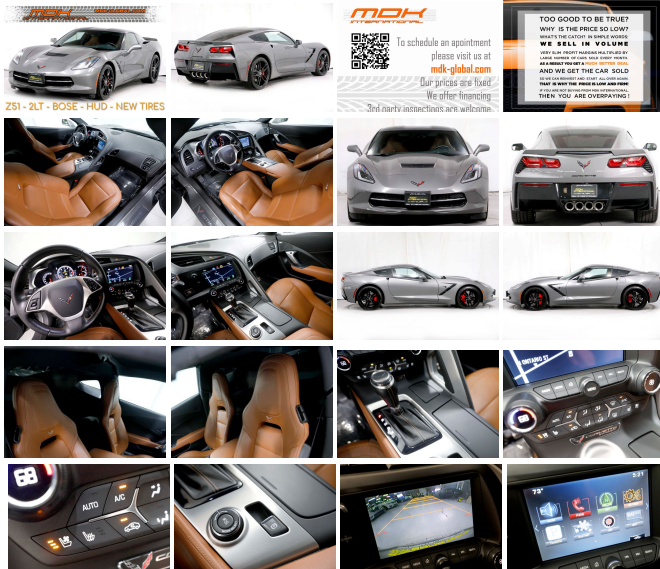

2015 Chevrolet Corvette Z51 2LT

SALES DEPARTMENT (310) 990 0770

View this car on our website at mdk-global.com/7012847/ebrochure

Z51 - 2LT - BOSE - HUD - NEW TIRES

Our Price **\$42,990**

Specifications:

Year:	2015
VIN:	1G1YK2D73F5117561
Make:	Chevrolet
Model/Trim:	Corvette Z51 2LT
Condition:	Pre-Owned
Body:	Coupe
Exterior:	Shark Gray Metallic
Engine:	ENGINE, 6.2L (376 Ci) V8 DI
Interior:	Kalahari Leather
Transmission:	TRANSMISSION, 8-SPEED PADDLE SHIFT WITH AUTOMATIC MODES
Mileage:	31,729
Drivetrain:	Rear Wheel Drive
Economy:	City 16 / Highway 29

* Navigation

* Back up camera

* Head up display

* Bose Audio with Mylink

* Heated / Cooled seats

* Service records per Carfax report

APPOINTMENT ONLY

no-haggle pricing

Exterior

- Chrome Badge Package- Engine access, rear-opening hood
- Glass, Solar-Ray light-tinted
- Headlamps, high intensity discharge (HID), Xenon, LED park and turn signals and Daytime Running Lamps
- Mirrors, outside heated power-adjustable and driver-side auto-dimming, body-color
- Roof panel, carbon fiber, painted body-color, removable
- Tires, P245/35ZR19 front and P285/30ZR20 rear, performance, summer-only, run flat
- Wheels, 5-split spoke, Silver-painted aluminum 19" x 8.5" (48.3 cm x 21.6 cm) front and 20" x 10" (50.8 cm x 25.4 cm) rear
- Wipers, front intermittent

CHEVROLET MYLINK AUDIO SYSTEM
WITH NAVIGATION
8" diagonal color touch-screen,
AM/FM stereo with seek-and-
scan and digital clock, includes
Bluetooth streaming audio for
music and select phones;
Pandora, TuneIn radio, Stitcher
and Siri Eyes Free for
compatible smartphones