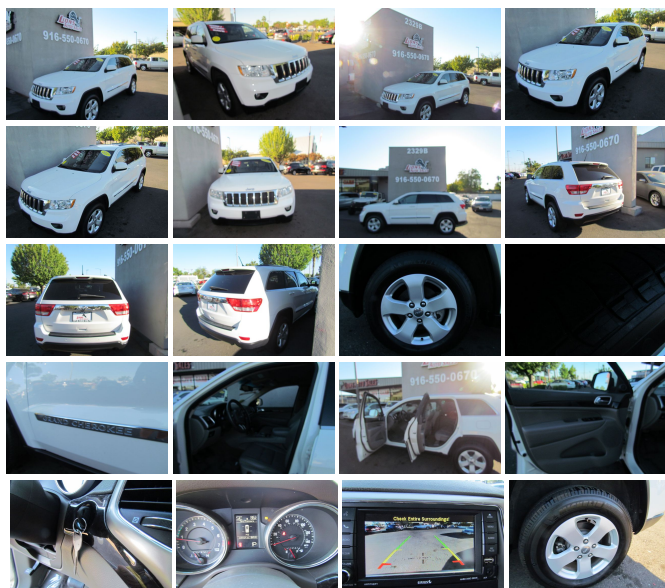

2012 Jeep Grand Cherokee Laredo

View this car on our website at lionsautosales.net/7012482/ebrochure

Our Price **\$13,995**

Specifications:

Year:	2012
VIN:	1C4RJEAGXCC259787
Make:	Jeep
Stock:	259787
Model/Trim:	Grand Cherokee Laredo
Condition:	Pre-Owned
Body:	SUV
Exterior:	White
Engine:	3.6L VVT V6 FLEX FUEL ENGINE
Interior:	Tan
Mileage:	105,414
Drivetrain:	Rear Wheel Drive
Economy:	City 17 / Highway 23

Our Location :

2012 Jeep Grand Cherokee Laredo

Lions Auto Sales - (916) 550-0670 - View this car on our website at lionsautosales.net/7012482/ebrochure

Installed Options

Interior

- 12-volt pwr outlet- 12-volt rear pwr outlet- 140-mph speedometer- 60/40 folding rear seat
- Active head restraints- Air cond w/dual-zone temp control - Air filtering
- Cargo tie-down loops- Cargo trim panel w/storage net- Cloth seating surfaces
- Day/night rear view mirror- Dual visors w/illuminated vanity mirrors
- Flat folding front passenger seat- Floor carpet- Front & rear LED lamps
- Full length floor console- Glove box lamp- Illuminated cup holders- Illuminated entry
- Instrument cluster w/tachometer- Keyless entry -inc: (2) transmitters
- Leather wrapped steering wheel- Low-back bucket seats
- Luxury front/rear floor mats w/logo- Overhead console- Passenger assist handles
- Pwr door locks- Pwr front windows w/1-touch up & down- Pwr locking fuel filler door
- Rear window defroster- Removable rechargeable interior lamp- Retained accessory pwr
- Sentry key theft deterrent system- Sill molding- Speed control
- Steering wheel audio controls- Tilt/telescoping steering column- Urethane shift knob
- Vehicle information center