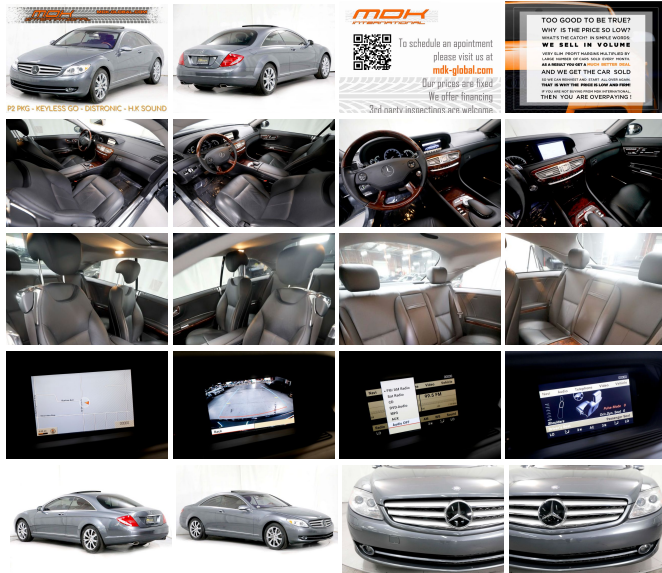

2008 Mercedes-Benz CL550

View this car on our website at mdk-global.com/7012430/ebrochure

P2 PKG - KEYLESS GO - DISTRONIC - H.K SOUND

Our Price **\$22,990**

Specifications:

Year:	2008
VIN:	WDDEJ71X98A010366
Make:	Mercedes-Benz
Model/Trim:	CL550
Condition:	Pre-Owned
Body:	Coupe
Exterior:	Flint Grey Metallic
Engine:	5.5L DOHC SMPI 32-valve V8 engine
Interior:	Black Leather
Mileage:	54,239
Drivetrain:	Rear Wheel Drive
Economy:	City 14 / Highway 21

* Nicely optioned with tone of service records per Carfax report

* Premium II pkg

* Heated / cooled seats

* Back up camera

* Distronic Plus laser guided cruise control

* Parking sensors

* Heated steering wheel

- maintenance, type of service due, reminders, brake-pad wear
- Multi-function display in instrument cluster-inc: trip computer, exterior temp gauge, maintenance system, digital speedometer, reminder & malfunction messages, audio status, navigation route guidance, tire pressure
- Parktronic Premium leather upholstery
- Pwr rear window sunshade w/1-touch express up/down
- Rear window defroster w/auto-shutoff based on time/driving speed/exterior temp
- Sirius satellite radio
- SmartKey infrared remote-inc: windows & sunroof open/close, active ventilated seats on
- SmartKey system-inc: remote central locking system, anti-theft engine immobilizer, driver-programmable user-recognition features, drive away automatic locking
- Stainless-steel door sill trim
- Tele Aid global positioning system (GPS) satellite system-inc: stolen vehicle recovery, remote door unlock service, automatic alarm/collision notification
- Tire pressure monitoring system