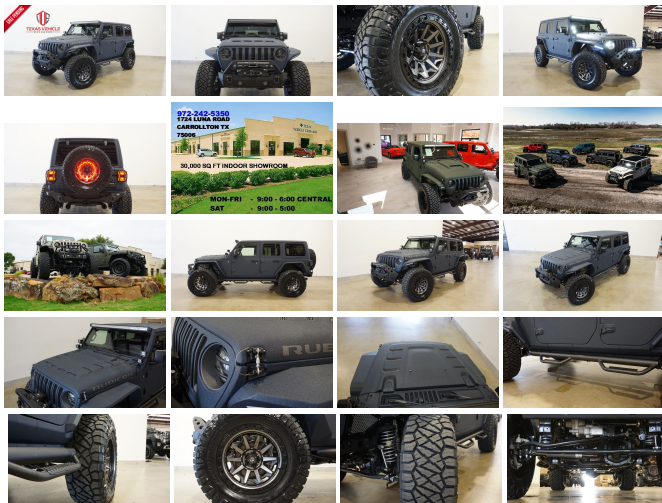

2021 Jeep Wrangler Unlimited Rubicon 4X4 DUPONT KEVLAR,LIFTED,LED'S

View this car on our website at tveauto.com/7012422/ebrochure

Our Price **\$90,900**

Specifications:

Year:	2021
VIN:	1C4HJXFG2MW748698
Make:	Jeep
Stock:	748698
Model/Trim:	Wrangler Unlimited Rubicon 4X4 DUPONT KEVLAR,LIFTED,LED'S
Condition:	Pre-Owned
Body:	SUV
Exterior:	Blue
Engine:	ENGINE: 3.6L V6 24V VVT ETORQUE UPG I
Interior:	Black Leather
Transmission:	TRANSMISSION: 8-SPEED AUTOMATIC (850RE)
Mileage:	137
Drivetrain:	4 Wheel Drive
Economy:	City 17 / Highway 23

NATION WIDE FINANCING

SUBMIT CREDIT APP WWW.TVEAUTO.COM

OR CALL 972-242-5350

"FERRARI NART BLUE EDITION"

CUSTOM BUILT **KEVLAR** 2021 JEEP
WRANGLER JL UNLIMITED RUBICON 4X4
WITH 25R PACKAGE

UPGRADES INCLUDE:

- * FERRARI NART BLUE KEVLAR COATING WITH ANTHRACITE ACCENTS
- * CUSTOM ALEA BLACK LEATHER WITH SILVER STITCHING
- * HEATED FRONT SEATS
- * REMOTE PROXIMITY KEYLESS ENTRY
- * SAFETY GROUP
- * FACTORY 8.4 INCH TOUCH SCREEN NAVIGATION WITH HD AM/FM/SIRIUS STEREO & ALPINE PREMIUM AUDIO SYSTEM
- * FACTORY BACK-UP CAMERA
- * U-CONNECT
- * DV8 OFF ROAD FS-25 STUBBY FRONT BUMPER WITH LED LIGHT BAR & LED FOGLIGHTS
- * FRONT D-RINGS & ISOLATORS (ANTHRACITE)
- * SMITTYBILT NEW GEN II "X20" 10,000 LB WATERPROOF AND WIRELESS CONTROL WINCH WITH SYNTHETIC ROPE
- * FACTOR 55 PROLINK (BLACK)
- * FACTORY LED HEADLIGHTS
- * RUGGED RIDGE BLACK HEADLIGHT GUARDS
- * NEW RK SPORT RAM AIR VENTED HOOD
- * DRAKE OFF ROAD HOOD LATCHES
- * ROAD ARMOR STEALTH JL FENDER FLARES
- * DV8 OFF ROAD FRONT & REAR INNER FENDERS
- * RUBICON EXPRESS 2.5" LIFT KIT WITH TERAFLEX FALCON SHOCKS
- * TERAFLEX FALCON STABILIZER KIT
- * VOSWITCH 6 CHANNEL CUSTOM INTEGRATED SWITCH PANEL