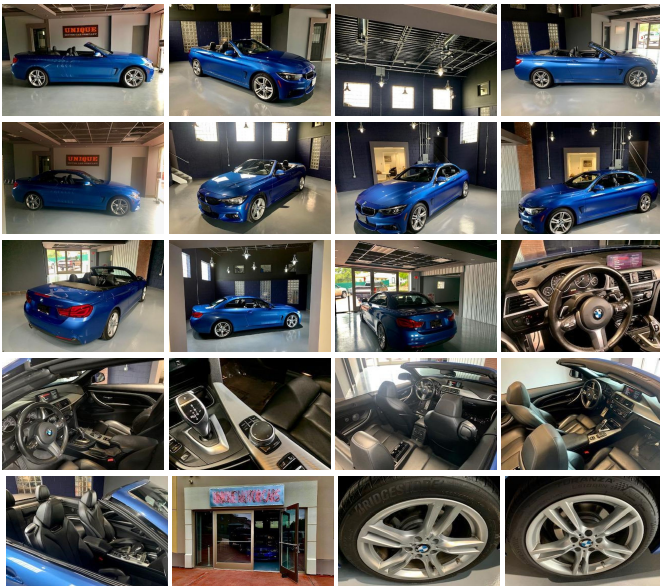

2019 BMW 430xDrive convertible, 2.0 liter turbo with the 8 speed Steptronic transmission and paddle shifters, Estoril blue with the black interior with sport seats, navigation system, Harmon Kardon sound system, heated power front seats, heated tilt/telescopic steering wheel, rear park assist, back up camera, daytime running lamps, delay wipers with rain sensor, keyless entry, keyless start, power folding heated exterior mirrors, universal garage door opener, cruise control, traction control, and many other BMW amenities. Remaining factory warranty. Call or email for more information. Visit us on the web at [www.UniqueMotorCarsonline.com](http://www.UniqueMotorCarsonline.com)