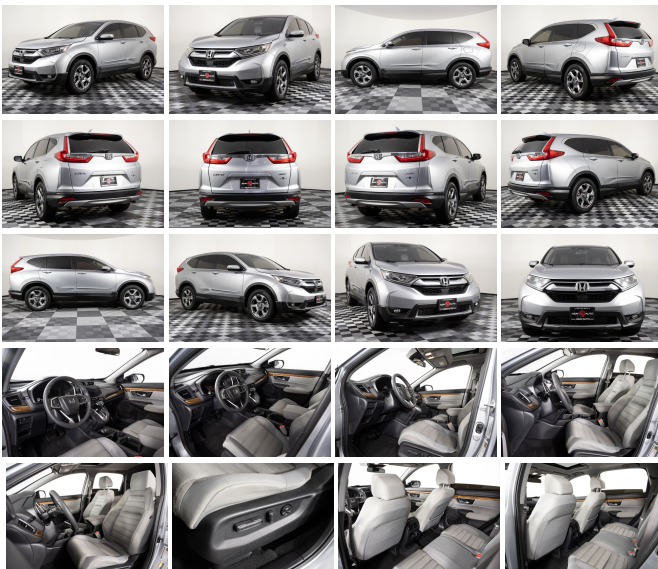

# 2017 Honda CR-V EX

View this car on our website at [asayauto.com/7011346/ebrochure](http://asayauto.com/7011346/ebrochure)

Our Price **\$23,495**

## Specifications:

<b>Year:</b>	2017
<b>VIN:</b>	5J6RW2H50HL009741
<b>Make:</b>	Honda
<b>Stock:</b>	P6006
<b>Model/Trim:</b>	CR-V EX
<b>Condition:</b>	Pre-Owned
<b>Body:</b>	SUV
<b>Exterior:</b>	Lunar Silver Metallic
<b>Engine:</b>	Engine: 1.5L I-4 16-Valve DOHC -inc: single-scroll MHI TD03 turbo and internal wastegate
<b>Interior:</b>	Cloth
<b>Mileage:</b>	97,031
<b>Drivetrain:</b>	All Wheel Drive
<b>Economy:</b>	City 27 / Highway 33

CLEAN TITLE \*\* CLEAN CARFAX \*\* 1 OWNER \*\* AWD \*\* Asay Auto is pleased to offer this great running CR-V! It comes very well equip for the EX trim: Heated seats, sunroof, lane departure, adaptive cruise, and much more. \*\* CALL OR TEXT ASAY AUTO AT 385-323-8407 WITH ANY QUESTIONS. Asay Auto can help arrange credit union financing and wants your trade! Asay Auto knows shopping for a car can be a pain, which is why we offer up front pricing on all vehicles. To help make things simple here is an easy question will you love it or leave it? BUY WITH CONFIDENCE FROM THE RIGHT PLACE, THE RIGHT CAR, THE RIGHT PRICE! CALL OR TEXT ASAY AUTO AT 385-323-8407