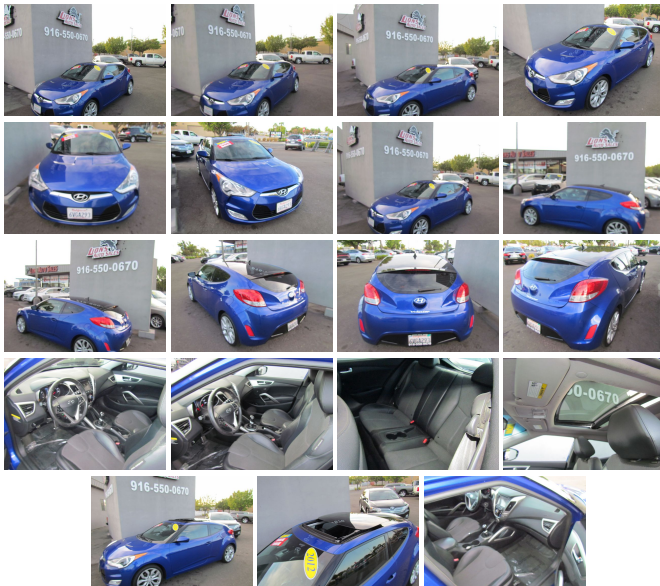

2012 Hyundai Veloster w/Black Int

View this car on our website at lionsautosales.net/7011334/ebrochure

Our Price **\$9,985**

Specifications:

Year:	2012
VIN:	KMHTC6AD6CU049754
Make:	Hyundai
Stock:	215474
Model/Trim:	Veloster w/Black Int
Condition:	Pre-Owned
Exterior:	Blue
Engine:	1.6L DOHC GDI 16-valve I4 engine w/dual CVT
Interior:	Black
Mileage:	118,604
Drivetrain:	Front Wheel Drive
Economy:	City 27 / Highway 37

2012 Hyundai Veloster w/Black Int

Lions Auto Sales - (916) 550-0670 - View this car on our website at lionsautosales.net/7011334/ebrochure

Our Location :

2012 Hyundai Veloster w/Black Int

Lions Auto Sales - (916) 550-0670 - View this car on our website at lionsautosales.net/7011334/ebrochure

Exterior

- Body-color bumpers- Body-color door handles
- Body-color folding pwr heated exterior mirrors- Body-color grille w/black intake
- Body-color rear spoiler -inc: LED high-mounted stop lamp- Headlights w/LED accents
- P215/45HR17 tires- Tinted glass- Tire mobility kit
- Variable intermittent front wipers w/mist function -inc: rear wiper

Mechanical

- 1.6L DOHC GDI 16-valve I4 engine w/dual CVVT - 17" alloy wheels- 36-amp/hr battery
- 6-speed manual transmission- 90-amp alternator- Chrome dual center exhaust outlet
- Front ventilated/rear solid disc brakes- Front wheel drive.- Front/rear stabilizer bars
- Independent MacPherson strut front suspension -inc: coil springs
- Pwr rack & pinion steering- Torsion axle rear suspension -inc: coil springs