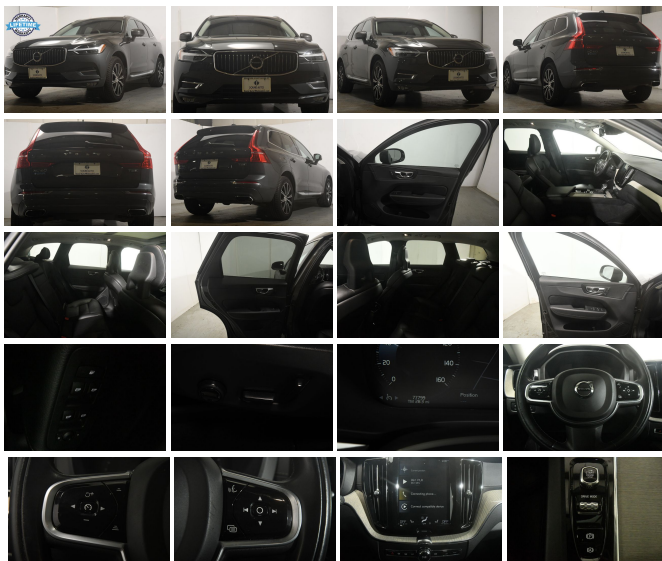

2018 Volvo XC60 Inscription w/ Safety Tech

Sound Auto Wholesalers - - View this car on our website at soundautowholesalers.com/7011085/ebrochure