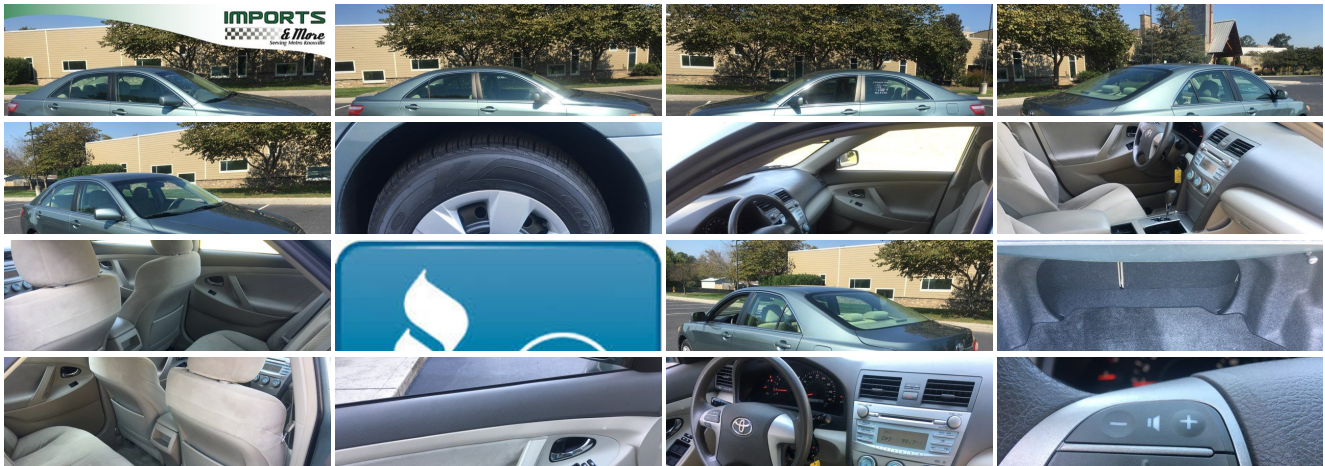

2009 Toyota Camry LE V6

Our Price \$11,450

View this vehicle on our website at importsandmore.net

(865) 988-4133

10504 Highway 11 E, Lenoir City, TN 37772

Photos
Details
Contact

Specifications:

Year:	2009
VIN:	4T1BK46K39U591798
Make:	Toyota
Model/Trim:	Camry LE V6
Condition:	Pre-Owned
Body:	Sedan
Exterior:	Aloe Green Metallic
Engine:	3.5L DOHC VVT-i 24-valve V6 engine -inc: direct injection
Interior:	Bisque Cloth
Transmission:	Automatic
Mileage:	57,208
Drivetrain:	Front Wheel Drive
Economy:	City 19 / Highway 28

Vehicle Description

One Owner, SUPER CLEAN 57000-mile Camry LE V6 under \$11500 with NO Dealer Doc Fees, Auto, AC, all power, cruise, CD/Aux stereo, Excellent tires and Brakes, THIS IS A CLEAN AND FRESH CAR, CARFAX/AUTOCHECK CERTIFIED, ASE inspection and road test, Come see a great Value priced TOYOTA, Drives nice!!! Serving you since 1998, A+ member of Better Business Bureau!!