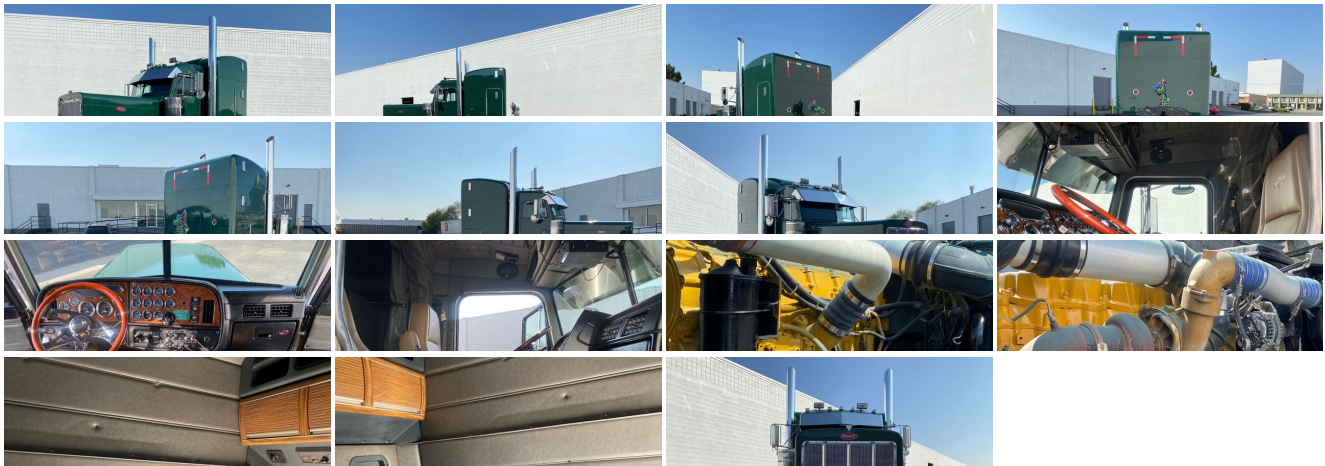

2003 Peterbilt 379 EXHD

Our Price \$0

View this vehicle on our website at bigcityrigs.com

801-889-0714

1090 S Pioneer Rd, Salt Lake City, UT 84104

Photos

Details

Contact

Specifications:

Year:	2003
VIN:	D583817
Make:	Peterbilt
Model/Trim:	379 EXHD
Condition:	Pre-Owned
Exterior:	Green
Interior:	Tan
Mileage:	1,433,000
Truck Type:	Semi - Sleeper Conventional

Vehicle Description

Peterbilt 379 EXHD 6NZ

2003 Peterbilt 379
CAT C15 - 6NZ (475HP)
Eaton Fuller - 13 Speed
265 Wheel Base
12K Front / 38K Rear Axle
355 Ratio
Air Ride Suspension
(2) 120 Gallon Tanks
8 Inch Stacks
22.5 Inch Rubber
1.4M Miles

Sweet running rig. Absolutely beautiful. No blow by or leaks. Shifts smooth. California owned rig. New seats, bumper, visor, steering wheel, windshields, mattress and paint.

If this truck is on our website it is available. www.BigCityRigs.com 801-889-0714 Dealer 225B