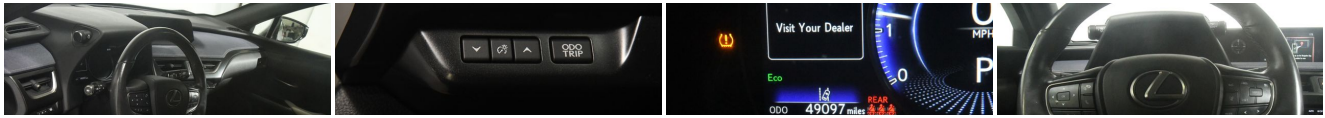

2019 Lexus UX 200 Luxury

Eric Zuwalick

No-Haggle Price \$28,999

View this vehicle on our website at soundautowholesalers.com

139 W Main St, Branford, CT 06405

Photos
Details
Contact

Specifications:

Year:	2019
VIN:	JTHY3JBH8K2013457
Make:	Lexus
Stock:	4643
Model/Trim:	UX 200 Luxury
Condition:	Pre-Owned
Body:	SUV
Exterior:	Silver Lining Metallic
Engine:	Engine: 2.0L 16V DOHC 4-Cylinder w/VVT-i
Interior:	Black Leather
Mileage:	49,097
Drivetrain:	Front Wheel Drive
Economy:	City 29 / Highway 37

Option Packages

Factory Installed Packages

COLD AREA PACKAGE	\$100
HEATED 3-SPOKE LEATHER STEERING WHEEL -inc: paddle shifters	\$150
NAVIGATION SYSTEM -inc: 10.3" multimedia screen w/EMV	\$2,200
PARKING ASSIST -inc: clearance and back sonar	\$565
SPECIAL COLOR	\$595
WIRELESS CHARGER	\$75
ATOMIC SILVER	
BLACK, LUXURY NULUXE SEAT SURFACES	
Option Packages Total	\$3,685

passenger seats and driver seat memory

- Interior Trim -inc: Metal-Look Instrument Panel Insert, Metal-Look Door Panel Insert, Metal-Look Console Insert and Metal-Look Interior Accents
- Leather Steering Wheel w/Auto Tilt-Away- Leather/Metal-Look Gear Shifter Material
- Locking Glove Box- Luxury NuLuxe Seat Surfaces- Outside Temp Gauge
- Passenger Seat- Perimeter Alarm- Power Tilt/Telescoping Steering Column
- Rear Cupholder- Remote Releases -Inc: Mechanical Fuel- Washi Instrument Panel