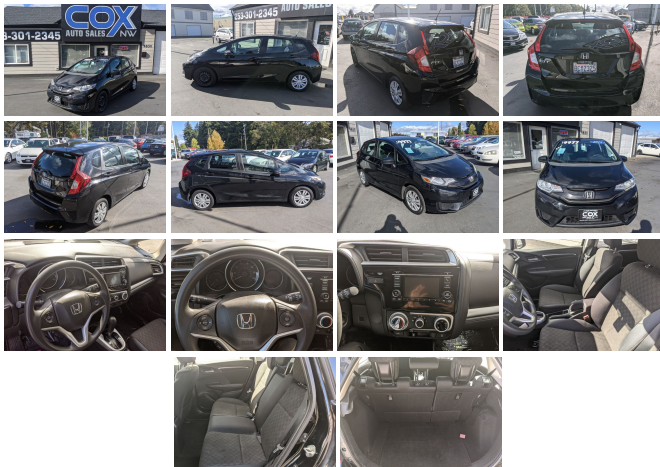

2015 Honda Fit LX

View this car on our website at coxautosalesnw.com/7010493/ebrochure

Sale Price **\$9,845**

Was ~~\$9,999~~

Specifications:

Year:	2015
VIN:	3HGGK5H52FM705699
Make:	Honda
Stock:	25726
Model/Trim:	Fit LX
Condition:	Pre-Owned
Body:	Sedan
Exterior:	Black
Engine:	Engine: 1.5L 16-Valve 4-Cylinder DOHC i-VTEC
Interior:	Black Cloth
Mileage:	156,126
Drivetrain:	Front Wheel Drive
Economy:	City 33 / Highway 41

Cox Auto Sales NW offers only the very best used cars, trucks and SUV's in the Tacoma, WA area. Give us a call at: 253-301-2345 or stop by and visit us at 4850 S Tacoma Way, Tacoma, WA 98409.

2015 Honda Fit LX