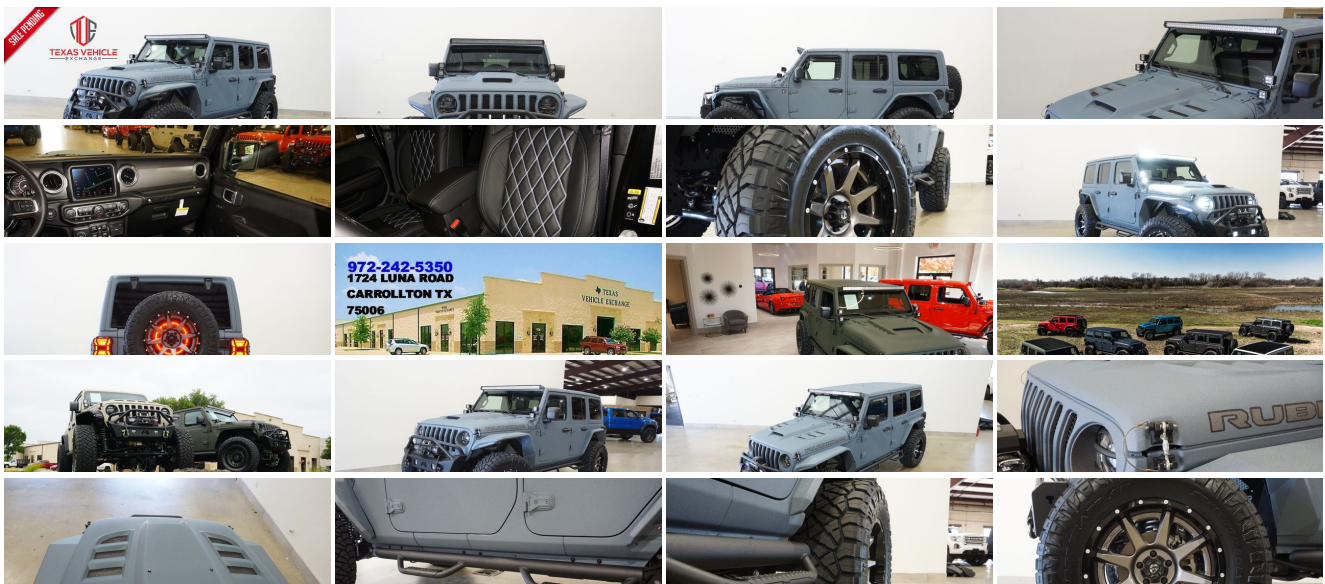

2021 Jeep Wrangler Unlimited Rubicon 4X4 DIESEL, DUPONT KEVLAR, LIFTED

Our Price \$90,900

View this vehicle on our website at tveauto.com

972-242-5350

1724 Luna Road , Carrollton, TX 75006

Photos
Details
Contact

Specifications:

Year:	2021
VIN:	1C4JJXFM8MW768168
Make:	Jeep
Stock:	768168
Model/Trim:	Wrangler Unlimited Rubicon 4X4 DIESEL,DUPONT KEVLAR,LIFTED
Condition:	Pre-Owned
Body:	SUV
Exterior:	Blue
Engine:	ENGINE: 3.0L V6 TURBO DIESEL W/ESS G3
Interior:	Black Leather
Transmission:	TRANSMISSION: 8-SPEED AUTOMATIC (8HP75)
Mileage:	75
Drivetrain:	4 Wheel Drive
Economy:	City 17 / Highway 23

Vehicle Description

NATION WIDE FINANCING

SUBMIT CREDIT APP WWW.TVEAUTO.COM

OR CALL 972-242-5350

"WINTER BLUE EDITION"

CUSTOM BUILT **KEVLAR** 2021 JEEP WRANGLER JL UNLIMITED RUBICON 4X4 WITH 26R PACKAGE

UPGRADES INCLUDE:

- * WINTER BLUE KEVLAR COATING WITH ANTHRACITE ACCENTS
- * 3.0L V6 TURBO DIESEL ENGINE WITH START STOP
- * CUSTOM ALEA BLACK LEATHER WITH WINTER BLUE STITCHING
- * FACTORY REMOTE START
- * REMOTE PROXIMITY KEYLESS ENTRY
- * COLD WEATHER GROUP
- * SAFETY GROUP
- * FACTORY 8.4 INCH TOUCH SCREEN NAVIGATION WITH HD AM/FM/SIRIUS STEREO & ALPINE PREMIUM AUDIO SYSTEM
- * FACTORY BACK-UP CAMERA