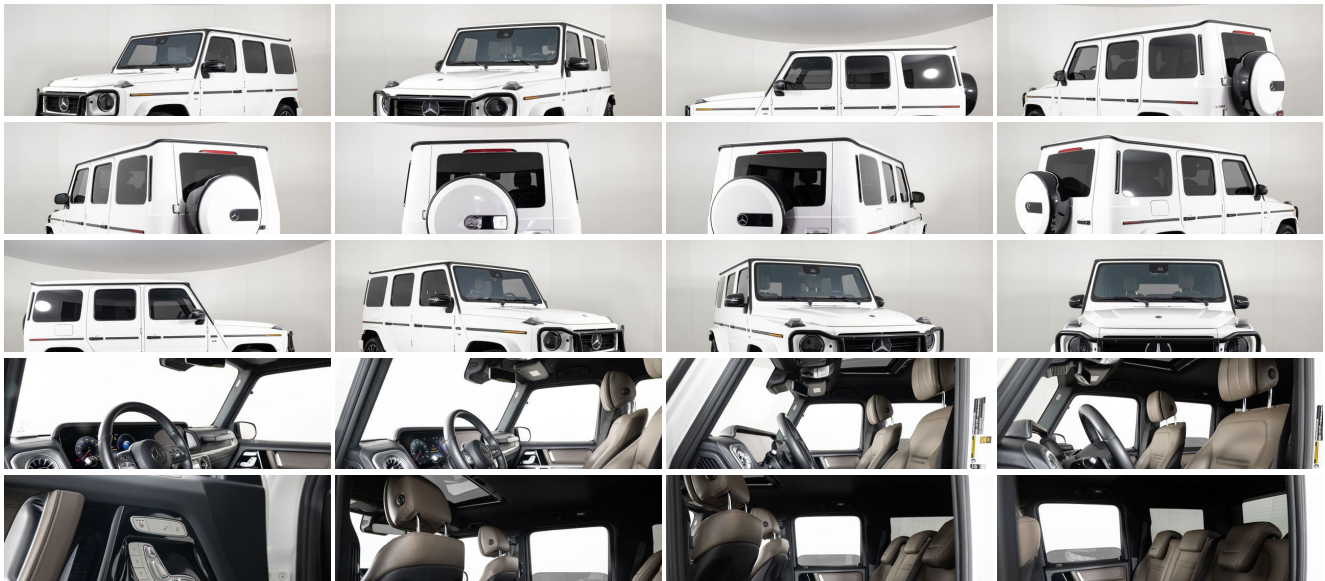

2019 Mercedes-Benz G 550 G550

Our Price \$92,495

View this vehicle on our website at asayauto.com

801-443-7779

10 North State Street, LINDON, UT 84042

- Photos
- Details
- Contact

Specifications:

Year:	2019
VIN:	WDCYC6BJ2KX323683
Make:	Mercedes-Benz
Stock:	P8075A
Model/Trim:	G 550 G550
Condition:	Pre-Owned
Body:	SUV
Exterior:	Polar White
Engine:	Engine: 4.0L V8 biturbo
Interior:	Nut Brown/Black, leather Leather
Mileage:	68,151
Drivetrain:	4 Wheel Drive
Economy:	City 13 / Highway 17