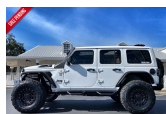

## 2021 Jeep Wrangler DIESEL 1 TOUCH SKYTOP LIFTED LEATHER 37"!!!

View this car on our website at [bayshoreautomotive.com/7010040/ebrochure](http://bayshoreautomotive.com/7010040/ebrochure)

Our Price **\$74,890**

### Specifications:

<b>Year:</b>	2021
<b>VIN:</b>	1C4HJXDM5MW785043
<b>Make:</b>	Jeep
<b>Stock:</b>	785043
<b>Model/Trim:</b>	Wrangler DIESEL 1 TOUCH SKYTOP LIFTED LEATHER 37"!!!
<b>Condition:</b>	Pre-Owned
<b>Body:</b>	SUV
<b>Exterior:</b>	Bright White Clearcoat
<b>Engine:</b>	ENGINE: 3.0L V6 TURBO DIESEL W/ESS G3
<b>Interior:</b>	Tan Leather
<b>Transmission:</b>	TRANSMISSION: 8-SPEED AUTOMATIC (850RE)
<b>Mileage:</b>	350
<b>Drivetrain:</b>	4 Wheel Drive
<b>Economy:</b>	City 17 / Highway 23

**DIESEL SKYTOP 1 TOUCH  
THE ALL BRAND NEW 2021  
JEEP WRANGLER JL  
UNLIMITED CUSTOM BUILT  
BY BAYSHORE  
AUTOMOTIVE IN SUNNY  
TAMPA, FLORIDA! THIS BAD  
BOY IS BRAND NEW AND  
LOADED WITH TONS OF  
GREAT UPGRADES!  
CALL/TEXT DAVID RACITI @**