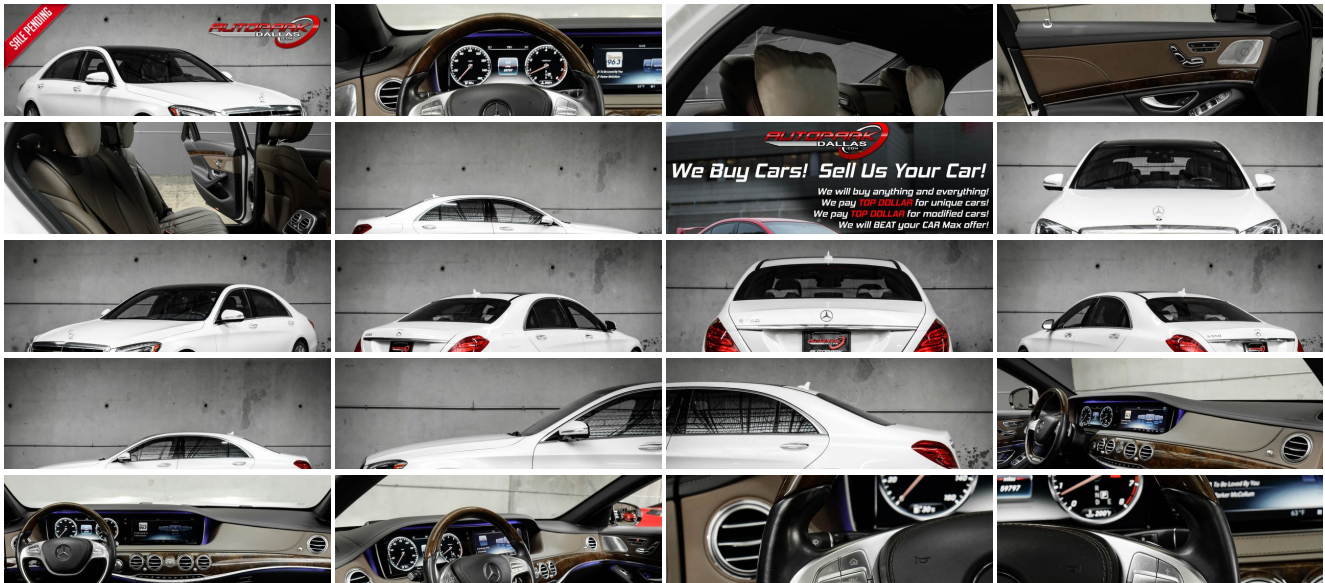

2017 Mercedes-Benz S 550 REAR SEAT PACKAGE

Website Price \$55,995

View this vehicle on our website at autoparkdallas.com

(214) 945-2601

2061 S Stemmons Fwy , Lewisville, TX 75067

- Photos
- Details
- Contact

Specifications:

Year:	2017
VIN:	WDDUG8CB2HA303740
Make:	Mercedes-Benz
Model/Trim:	S 550 REAR SEAT PACKAGE
Condition:	Pre-Owned
Body:	Sedan
Exterior:	designo Diamond White Metallic
Engine:	Engine: 4.7L V8
Interior:	Nut Brown/Black Leather
Transmission:	Transmission: 9-Speed Automatic
Mileage:	59,792
Drivetrain:	Rear Wheel Drive
Economy:	City 18 / Highway 26

Vehicle Description

AutoPark Dallas is thrilled to offer you this designo Diamond White Metallic 2017 Mercedes-Benz S 550 for sale! When you think German engineering Mercedes-Benz instantly comes to mind, with this S 550 there isn't any neglect to the high-end luxury desired. Being the largest sedan Mercedes-Benz has to offer and filled with the most technology right off the factory line. A combination of the sleek design, comfortable cabin, and loaded with packages that make this S-Class is the best luxury daily driver! Come check out this Mercedes-Benz parked in our indoor 16,000 Sq Ft Showroom located in Dallas , Texas amongst our inventory of 100+ other Performance / Modified and Luxury cars!

designo Diamond White Metallic Exterior

Nut Brown / Black Nappa Leather Interior

Hands Free Bluetooth

Navigation w/ Voice Command

Front Row Heated & Cooled

Front Row Massage Seats

Blind Spot Monitoring

Lane Tracking Assistance