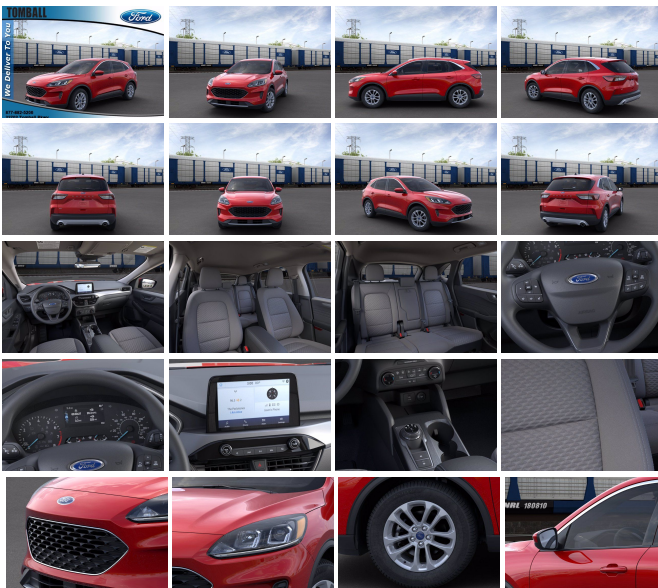

"Take the worry out of buying with this impeccable 2021 Ford Escape. Tire Specific Low Tire Pressure Warning, Side Impact Beams, Safety Canopy System Curtain 1st And 2nd Row Airbags, Rear Child Safety Locks, Personal Safety System Airbag Occupancy Sensor.\*Fully-Loaded with Additional Options\*CONVENIENCE PACKAGE -inc: Dual-Zone Electronic Automatic Temperature Control, Fold-Down Rear Center Armrest w/2 Cupholders, SecuriCode Keyless-Entry Keypad, 10-Way Power Driver Seat, fore/aft, up/down, tilt adjustments, power lumbar and power recline, Power Liftgate, Halogen Projector Headlamps w/LED Signature, LED configurable daytime running lamps (DRL), RAPID RED METALLIC TINTED CLEARCOAT, MINI SPARE WHEEL -inc: mini spare tire, wheel nut wrench and jack, FRONT LICENSE PLATE BRACKET -inc: Standard in states requiring two license plates and optional to all others, EQUIPMENT GROUP 200A, ENGINE: 1.5L ECOBOOST -inc: auto start-stop technology (STD), CONVENIENCE PACKAGE -inc: Dual-Zone Electronic Automatic Temperature Control, Fold-Down Rear Center Armrest w/2 Cupholders, SecuriCode Keyless-Entry Keypad, 10-Way Power Driver Seat, fore/aft, up/down, tilt adjustments, power lumbar and power recline, Power Liftgate, Halogen Projector Headlamps w/LED Signature, LED configurable daytime running lamps (DRL), Wheels: 17" Shadow Silver-Painted Aluminum, Valet Function, Unique Cloth Front Bucket Seats -inc: 6-way manual driver (fore/aft, up/down, recline) and 4-way manual front passenger (fore/aft w/manual recline).\* Visit Us Today \*Treat yourself- stop by Tomball Ford located at 22702 Tomball Parkway, Tomball, TX 77375 to make this car yours today!"