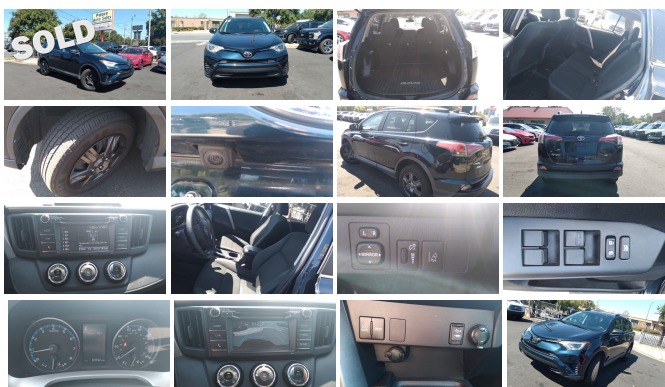

## 2017 Toyota RAV4 LE

View this car on our website at [palaceautosales.com/7008230/ebrochure](http://palaceautosales.com/7008230/ebrochure)

Our Price **\$20,999**

### Specifications:

<b>Year:</b>	2017
<b>VIN:</b>	2T3ZFREV4HW330049
<b>Make:</b>	Toyota
<b>Stock:</b>	P14402
<b>Model/Trim:</b>	RAV4 LE
<b>Condition:</b>	Pre-Owned
<b>Body:</b>	SUV
<b>Exterior:</b>	Electric Storm Blue
<b>Engine:</b>	Engine: 2.5L DOHC 4-Cylinder w/Dual VVT-i
<b>Interior:</b>	Black Cloth
<b>Transmission:</b>	Automatic
<b>Mileage:</b>	83,532
<b>Drivetrain:</b>	Front Wheel Drive
<b>Economy:</b>	City 23 / Highway 30