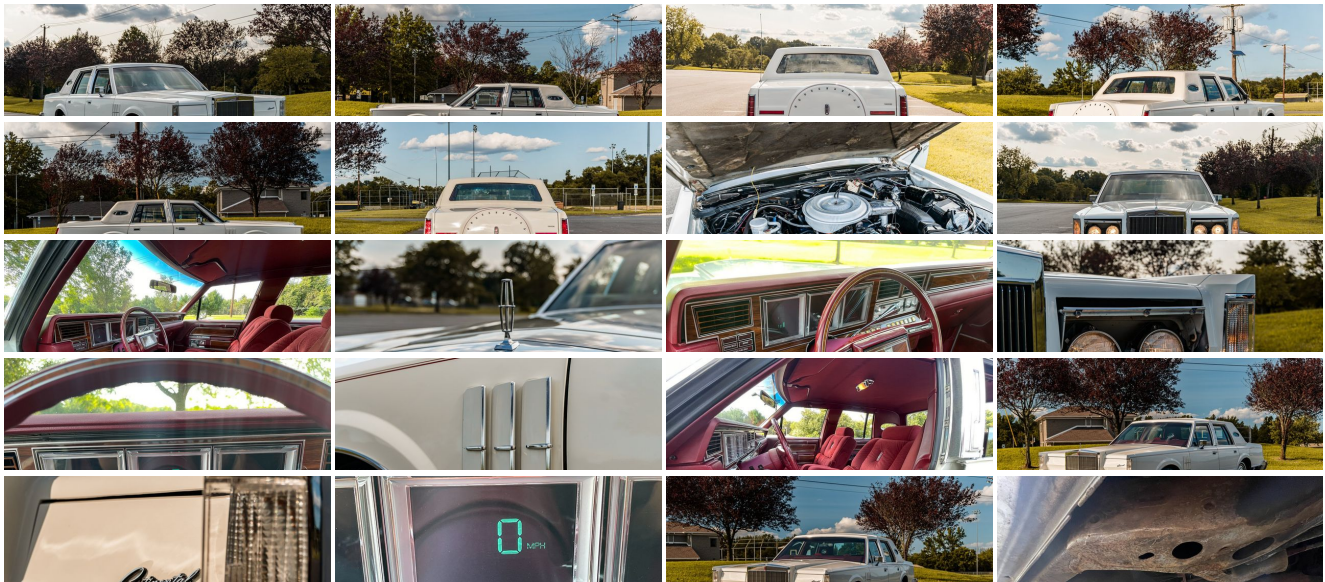

1980 LINCOLN CONTINENTAL MARK VI ONLY 79K ORIGINAL MILES WOW

Our Price $14,500

View this vehicle on our website at njtruckking.com

King of Cars and Trucks

[856-693-3181](tel:856-693-3181)

1229 Broadway , Westville, New Jersey 08093

Photos

Details

Contact