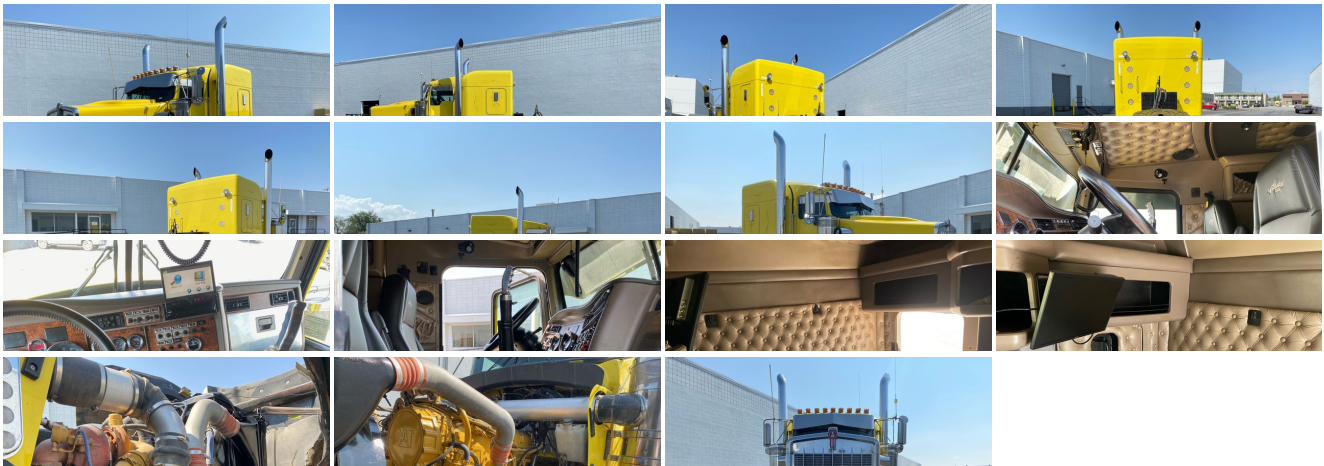

## 2004 Kenworth Mid Roof Flat Top Sleeper

**Our Price \$0**

View this vehicle on our website at [bigcityrigs.com](http://bigcityrigs.com)

801-889-0714

1090 S Pioneer Rd, Salt Lake City, UT 84104

Photos

Details

## Specifications:

<b>Year:</b>	2004
<b>VIN:</b>	068026
<b>Make:</b>	Kenworth
<b>Model/Trim:</b>	Mid Roof Flat Top Sleeper
<b>Condition:</b>	Pre-Owned
<b>Exterior:</b>	Yellow
<b>Interior:</b>	Gray
<b>Mileage:</b>	1,100,000
<b>Truck Type:</b>	Semi - Daycab Conventional

## Vehicle Description

Mid Roof Flat Top Kenworth

2004 Kenworth W900L  
CAT C-15 (595 HP)  
2 Line Wet Kit  
18 Speed Eaton Fuller  
265 Wheel Base  
12k front / 40k rear axles  
Air Ride Suspension  
355 Ratio  
(2) 150 Gallon Tanks  
24.5 Inch Rubber  
22 inch bumper  
8 inch exhaust pipes  
Jones Performance Hood  
Sleeper TV  
Premium Sound System  
In Dash DVD Player  
Refrigerator  
(2) 8" Subwoofers

Amazing front to back. No rust. No leaks. Tons of power. This rig is the cats meow and ready for work.

If this truck is on our website it is available. [www.BigCityRigs.com](http://www.BigCityRigs.com) 801-889-0714 Dealer 225B