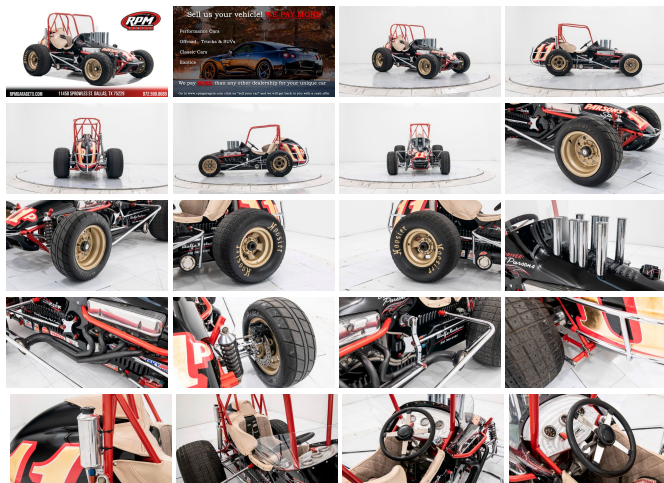

## Specifications:

Year:	1981
VIN:	4BM366
Make:	Edmunds
Model/Trim:	Outlaw Midget Race Car
Condition:	Pre-Owned
Body:	Other
Exterior:	Black
Interior:	Black
Mileage:	3

RPM Garage is a specialty car dealership conveniently located off I-35E in Dallas, Texas. With over 100 cars in stock, and new inventory arriving every day, we offer a wide variety of quality vehicles to make your dreams come true. Make sure to stop by and check out our BRAND NEW 40,000 sq/ft warehouse and take your dream car home TODAY!

RPMGARAGETX.COM 11450 SPROWLES ST. DALLAS, TX 75229 972.590.8689

dream of owning a race car. Powered by a 215-cubic-inch V8 engine that produces over 185 horsepower and 230 lb-ft of torque, this high performance machine is ready to take on the track at a moment's notice. The engine, however, is not a stock V8 engine. Fitted with straight-pipe, long-tube headers connected to twin side-exit exhausts and equipped with a Hilborn Injection system with Dial-A-Jet, among other things that make this beast a truly capable race car. This power is directed to the rear wheels through a smooth-shifting transmission for ultimate power delivery, making for a true race car driving experience that no other car can offer.

To us, what's beyond the powertrain is just as important as what makes a car run, and, despite the fact that it's a race car, this Edmunds Outlaw is no exception. The exterior body panels of the car have been crafted by Edmunds for maximum aerodynamics, and it comes with a built-in roll cage to ensure that drivers are well protected at all times. Painted in a deep black with hand-lettered, gold-leaf decals and fitted with 13" Halibrand magnesium rear wheels and 13" Weld aluminum front wheels, this sprint car is just as good-looking as it is high-performing.