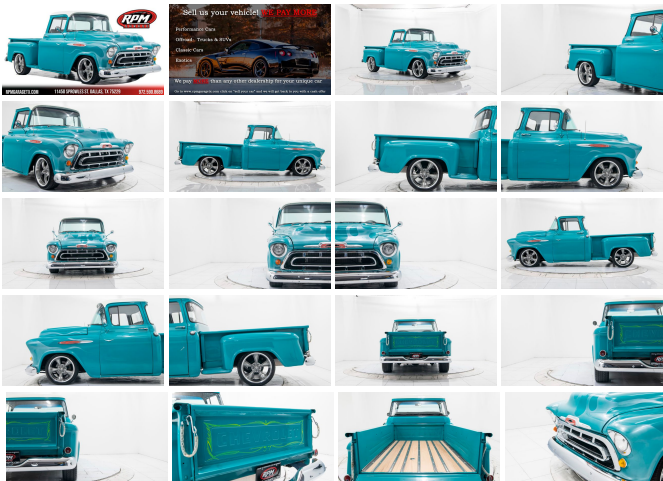

1957 Chevrolet 3100 Custom Show Truck

View this car on our website at rpmgaragetx.com/7005706/ebrochure

Our Price **\$39,991**

Specifications:

Year:	1957
VIN:	V3A57113223
Make:	Chevrolet
Model/Trim:	3100 Custom Show Truck
Condition:	Pre-Owned
Body:	Pickup Truck
Exterior:	Green
Interior:	Brown
Mileage:	2,295
Drivetrain:	Rear Wheel Drive

RPMGARAGETX.COM 11450 SPROWLES ST. DALLAS, TX 75229 972.590.8689

RPM Garage is a specialty car dealership conveniently located off I-35E in Dallas, Texas. With over 100 cars in stock, and new inventory arriving every day, we offer a wide variety of quality vehicles to make your dreams come true. Make sure to stop by and check out our BRAND NEW 40,000 sq/ft warehouse and take your dream car home TODAY!

LET US FINANCE
YOUR DREAMS!
CLICK HERE TO
BEGIN!

We are proud to offer you this 1957 Chevrolet 3100 Custom Show Truck for sale!

[LIST OF FEATURES & UPGRADES:](#)

**FULL DESCRIPTION AND DETAILS
COMING SOON!!!**

HOURS OF OPERATION:

HOURS OF OPERATION:

Monday - Friday: 10AM - 6PM Saturday:
10AM - 5PM Sunday: Closed

1957 Chevrolet 3100 Custom Show Truck

RPM Garage - 972-590-8689 - View this car on our website at rpmgaragetx.com/7005706/ebrochure