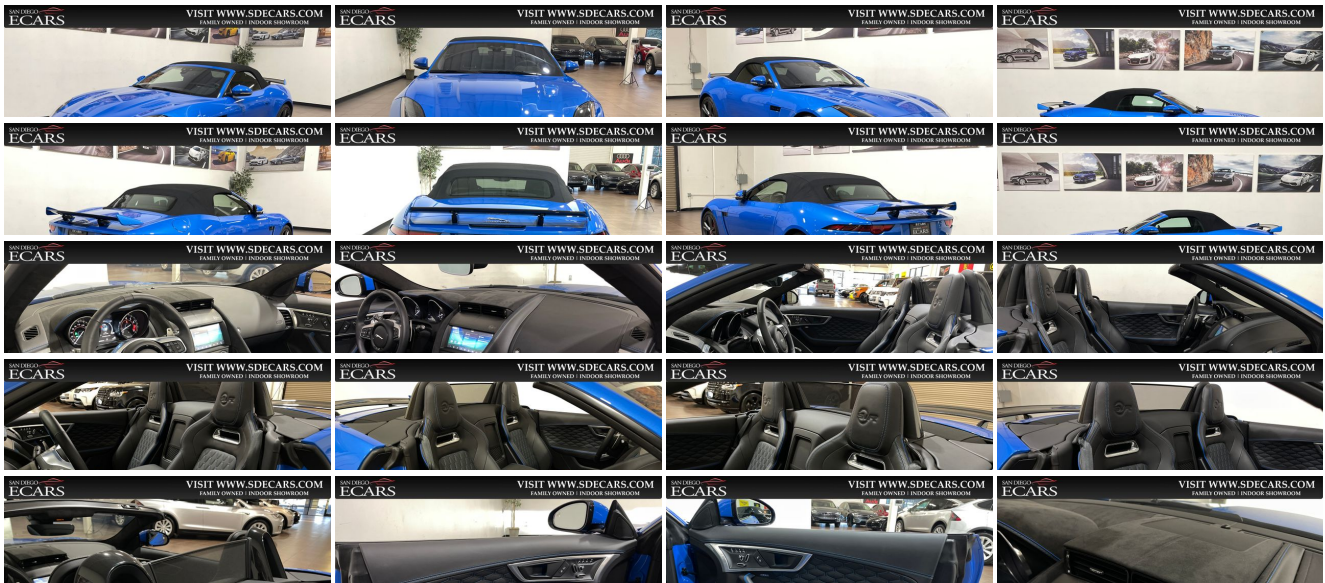

## 2020 Jaguar F-TYPE SVR

Website Price \$115,995

View this vehicle on our website at [sdecars.com](http://sdecars.com)

San Diego ECARS Inc

(858) 689-9900

8830 Miramar Rd , San Diego, CA 92126

Photos

Details

## Specifications:

Year:	2020
VIN:	SAJDZ5FE7LCK67955
Make:	Jaguar
Stock:	K67955
Model/Trim:	F-TYPE SVR
Condition:	Pre-Owned
Body:	Convertible
Exterior:	Blue
Engine:	Engine: 5.0L V8 Supercharged 575HP
Interior:	Black
Mileage:	2,698
Drivetrain:	All Wheel Drive
Economy:	City 16 / Highway 24