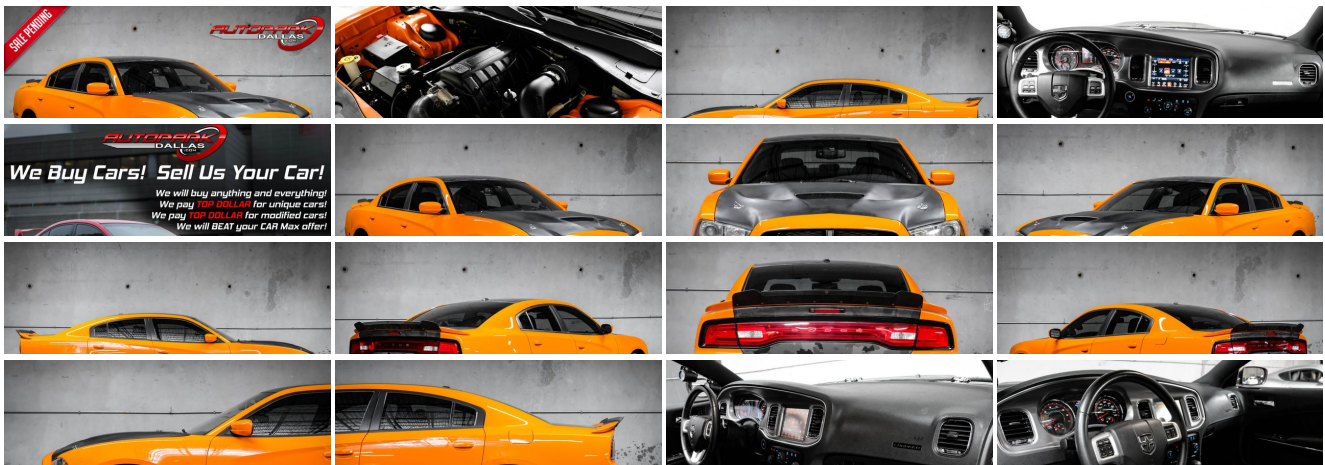

2014 Dodge Charger RT Plus w/ ProCharger Supercharger & MORE!

Website Price \$24,995

View this vehicle on our website at autoparkdallas.com

(214) 945-2601

2061 S Stemmons Fwy, Lewisville, TX 75067

Photos

Details

Contact

Specifications:

Year:	2014
VIN:	2C3CDXCT0EH147698
Make:	Dodge
Model/Trim:	Charger RT Plus w/ ProCharger Supercharger & MORE!
Condition:	Pre-Owned
Body:	Sedan
Exterior:	Header Orange Clearcoat
Engine:	ENGINE: 5.7L V8 HEMI MDS VVT
Interior:	Black Leather
Transmission:	TRANSMISSION: 5-SPEED AUTOMATIC (W5A580)
Mileage:	73,445
Drivetrain:	Rear Wheel Drive
Economy:	City 15 / Highway 25

Vehicle Description

AutoPark Dallas is thrilled to offer you this ProCharger Supercharged 2014 Dodge Charger RT Plus with MANY Upgrades for sale! Nothing better than enhancing the horsepower of a vehicle with a Supercharger and this Charger we have here at APD follows that statement and then some! ProCharger Supercharger supplies tons of extra horsepower, Stainless Works SP Long Tube Headers makes this beast rumble, Edelbrock Victor II EFI Intake Manifold helps assist the engine and Supercharger, and some exterior Camo Wrap with Matte Black Wheels to enhance the looks!!! DO. NOT. HESITATE!!! To come check out this INSANE Dodge Charger R/T Plus parked here in our indoor 16,000 Sq Ft Showroom located in Dallas , Texas amongst our inventory of 100+ other Performance / Modified and Luxury cars!