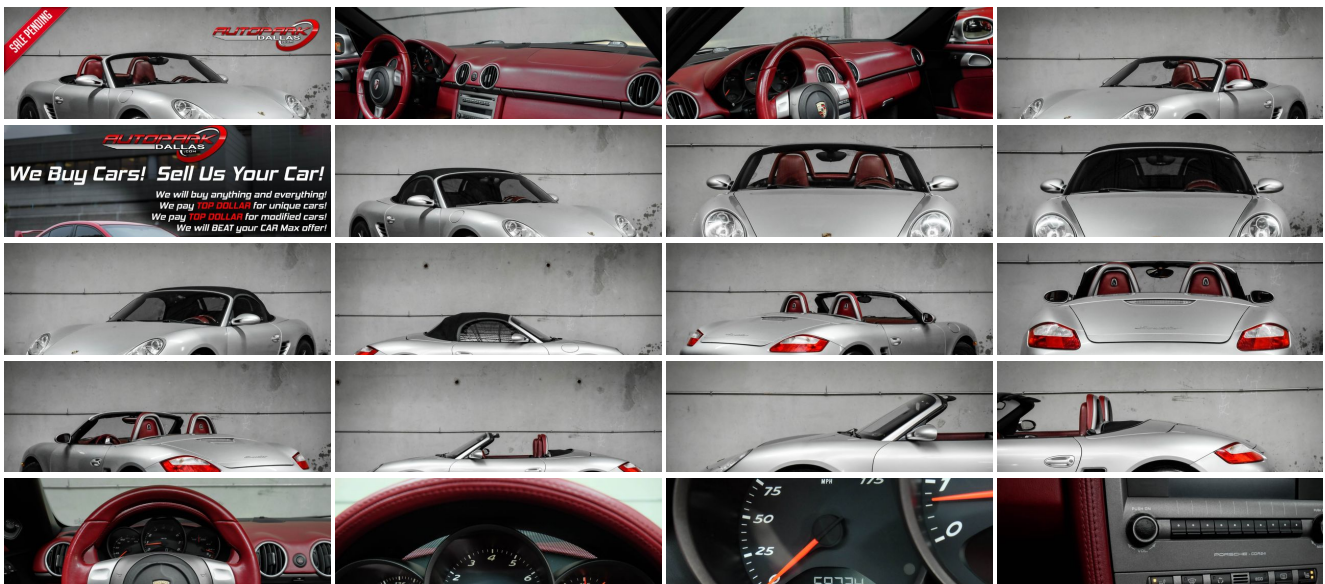

## 2006 Porsche Boxster Paint to Sample Interior!

**Website Price \$22,995**

View this vehicle on our website at [autoparkdallas.com](http://autoparkdallas.com)

(214) 945-2601

2061 S Stemmons Fwy , Lewisville, TX 75067

- Photos
- Details
- Contact

## Vehicle Description

AutoPark Dallas is thrilled to offer you this Arctic Silver Metallic 2006 Porsche Boxster with Custom Paint to Sample Red Interior for sale! The classic Porsche styling, sublime steering, and superb brakes give the Boxster a unique combination of traits that few cars can compare. Our Boxster here at APD is already on another level of luxury thanks to its Porsche entitlement, but its pure amounts of fun that is provided by them is unmatched. That is without saying that this particular Boxster is of course a drop-top, so freedom of the open road and the pleasure of really feeling the Porsche in all its glory! This Boxster is sure to be a blast for the next drop-top cruise, but for now is parked here in our indoor 16,000 Sq Ft Showroom located in Dallas , Texas amongst our inventory of 100+ other Performance / Modified and Luxury cars!