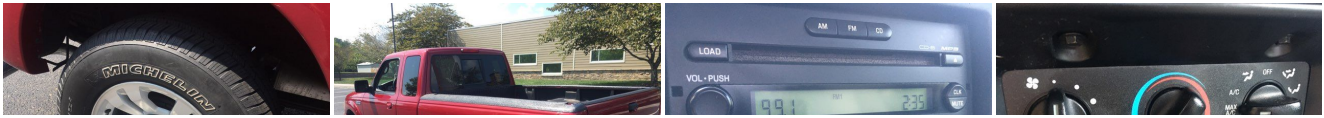

Specifications:

Year:	2007
VIN:	1FTYR44E77PA18065
Make:	Ford
Stock:	16239
Model/Trim:	Ranger Sport Ext Cab 4DR
Condition:	Pre-Owned
Body:	Pickup Truck
Exterior:	Redfire
Engine:	4.0L SOHC V6 ENGINE
Interior:	Medium Dk Flint Leatherette
Transmission:	AUTOMATIC TRANSMISSION W/OD
Mileage:	94,725
Drivetrain:	Rear Wheel Drive
Economy:	City 17 / Highway 21

Vehicle Description

This Truck has the Right Package!! Factory Sport Package, 4dr Ex Cab, 94k Miles!!! Factory Leather bucket seats with center console, Factory fender flares!! PREMIUM ALLOY WHEELS, cruise, CD, all power, rear jump seats, bedliner, Auto, AC, 4.0L V6, Drives Great!!! CARFAX/AUTOCHECK CERTIFIED, ASE inspection and road test!! COME SEE AND DRIVE THIS TRUCK!!! SERVING YOU SINCE 1998, A+ member of Better Business Bureau!!