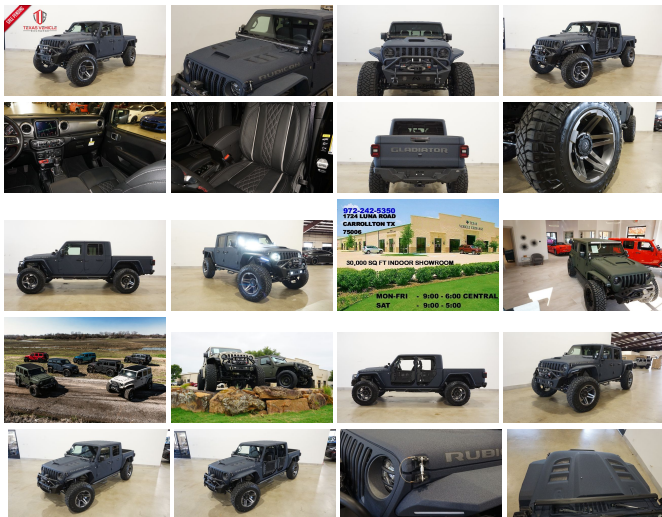

2021 Jeep Gladiator Rubicon 4X4 DIESEL,DUPONT KEVLAR,LIFTED,BUMPERS

View this car on our website at tveauto.com/7003082/ebrochure

Our Price **\$99,900**

Specifications:

Year:	2021
VIN:	1C6JJTBM2ML593682
Make:	Jeep
Stock:	593682
Model/Trim:	Gladiator Rubicon 4X4 DIESEL,DUPONT KEVLAR,LIFTED,BUMPERS
Condition:	Pre-Owned
Body:	Pickup Truck
Exterior:	Blue
Engine:	ENGINE: 3.0L V6 TURBO DIESEL W/ESS G3
Interior:	Black Leather
Transmission:	TRANSMISSION: 8-SPEED AUTOMATIC (8HP75)
Mileage:	77
Drivetrain:	4 Wheel Drive
Economy:	City 16 / Highway 22

NATION WIDE FINANCING

SUBMIT CREDIT APP WWW.TVEAUTO.COM

OR CALL 972-242-5350

"FERRARI NART BLUE EDITION"

CUSTOM BUILT **KEVLAR** 2021 JEEP
GLADIATOR RUBICON 4X4 WITH 26R
PACKAGE

UPGRADES INCLUDE:

- * FERRARI NART BLUE KEVLAR COATING WITH ANTHRACITE ACCENTS
- * 3.0L V6 TURBO DIESEL ENGINE WITH START STOP
- * CUSTOM ALEA BLACK LEATHER WITH SILVER STITCHING
- * FACTORY REMOTE START
- * REMOTE PROXIMITY KEYLESS ENTRY
- * COLD WEATHER GROUP
- * ACTIVE SAFETY GROUP
- * TRAILER TOW PACKAGE
- * FACTORY 8.4 INCH TOUCH SCREEN NAVIGATION WITH HD AM/FM/SIRIUS STEREO & ALPINE PREMIUM AUDIO SYSTEM
- * FACTORY BACK-UP CAMERA
- * U-CONNECT
- * 4 BODY ARMOR TRAIL DOORS & RECON MIRRORS
- * FAB FOURS STUBBY FRONT BUMPER WITH LED FOGLIGHTS
- * FRONT D-RINGS & ISOLATORS (ANTHRACITE)
- * SMITTYBILT NEW GEN II "X20" 10,000 LB WATERPROOF AND WIRELESS CONTROL WINCH WITH SYNTHETIC ROPE
- * FACTOR 55 PROLINK (BLACK)
- * FACTORY LED HEADLIGHTS
- * RUGGED RIDGE BLACK HEADLIGHT GUARDS
- * NEW JT CUSTOM VENTED HOOD
- * DRAKE OFF ROAD HOOD LATCHES
- * ROAD ARMOR STEALTH JT FENDER FLARES

Our Location :

2021 Jeep Gladiator Rubicon 4X4 DIESEL,DUPONT KEVLAR,LIFTED,BUMPERS
Texas Vehicle Exchange - 972-242-5350 - View this car on our website at veauto.com/7003082/ebrochure

Installed Options

Interior