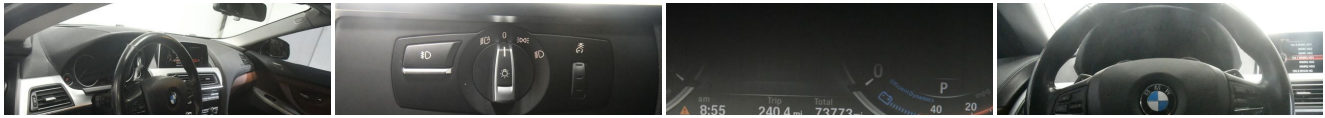

Specifications:

Year:	2016
VIN:	WBA6D2C5XGGT65530
Make:	BMW
Stock:	4494A
Model/Trim:	640i xDrive Gran Coupe 4dr Sdn 640i xDrive AWD Gran Coupe
Condition:	Pre-Owned
Body:	Sedan
Exterior:	Gray
Engine:	Engine: 3.0L I-6 w/TwinPower Turbo -inc: Combines twin-scroll turbocharger w/variable valve control (Double-VANOS and Valvetronic) and high-precision direct injection
Interior:	Amaro Brown Leather
Mileage:	75,639
Drivetrain:	All Wheel Drive
Economy:	City 20 / Highway 29

\$1,700

EXECUTIVE PACKAGE

-inc: Front Ventilated Seats, Concierge Services, Soft-Close Automatic Doors, Multi-Contour Seats, Head-Up Display, harman/kardon Surround Sound System, 4-Zone Automatic Climate Control