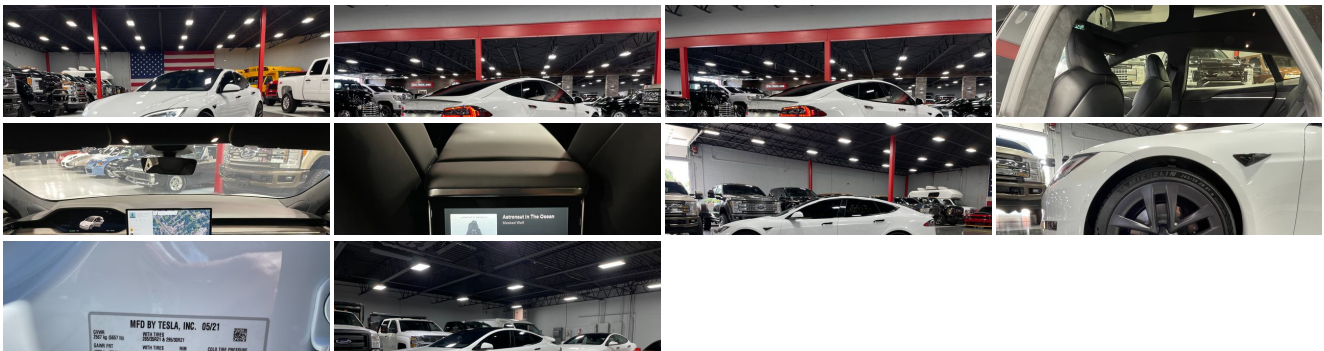

2021 Tesla Model S Plaid

Our Price $159,900

View this vehicle on our website at njtruckking.com

King of Cars and Trucks

[856-693-3181](tel:856-693-3181)

1229 Broadway , Westville, New Jersey 08093

Photos

Details

Contact