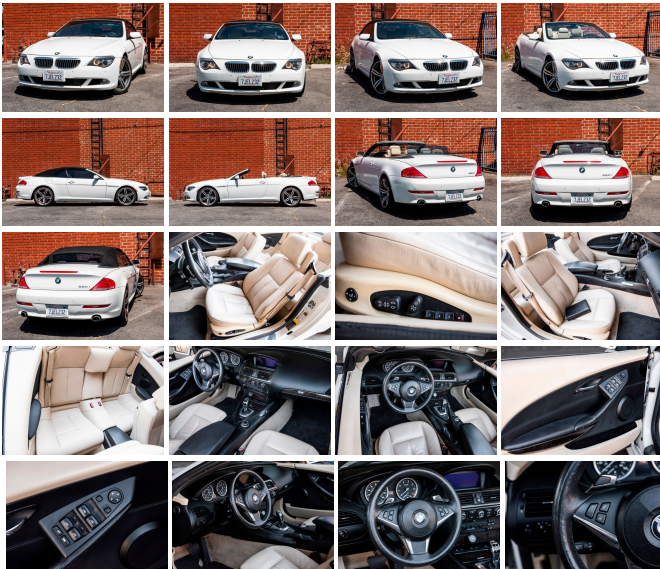

2008 BMW 650i

View this car on our website at stellarautoinc.com/7001827/ebrochure

Our Price **\$10,990**

Specifications:

Year:	2008
VIN:	WBAEB53538CX60516
Make:	BMW
Stock:	T08BMW650
Model/Trim:	650i
Condition:	Pre-Owned
Body:	Convertible
Exterior:	Alpine White
Engine:	4.8L DOHC 32-valve V8 engine w/double-VANOS steplessly variable valve timing, Valvetronic
Interior:	Creme Beige Leather
Transmission:	6-SPEED SPORT AUTOMATIC TRANSMISSION
Mileage:	94,380
Drivetrain:	Rear Wheel Drive
Economy:	City 14 / Highway 21

PLEASE NOTE: BY APPOINTMENT ONLY!

Clean titleCalifornia car

***White on white BMW 650i

TRADE-INS ARE WELCOMENATIONWIDE SHIPPING AT WHOLESALE RATES***FINANCING AVAILABLE***OUR PRICES ARE NO-HAGGLE

2008 BMW 650i

Exterior

- Adaptive brakelights- Aluminum hood & doors
- Body-color door handles w/heated driver door lock- Body-color front/rear bumpers
- Body-color pwr heated auto-dimming mirrors-inc: passenger tilt-down in reverse, 3-position memory
- Chromeline trim- Daytime running lights
- Fully lined black pwr soft top-inc: glass rear window, variable storage
- Halogen free-form foglights- LED ground illumination
- Rain-sensing windshield wipers-inc: flat blade design, articulated passenger wiper arm, single-wipe control, heated washer jets
- Sheet molding compound (SMC) trunk lid- Thermoplastic front side fenders
- White turn signal indicators
- Xenon adaptive automatic headlights-inc: dynamic auto-leveling, headlight cleaning system