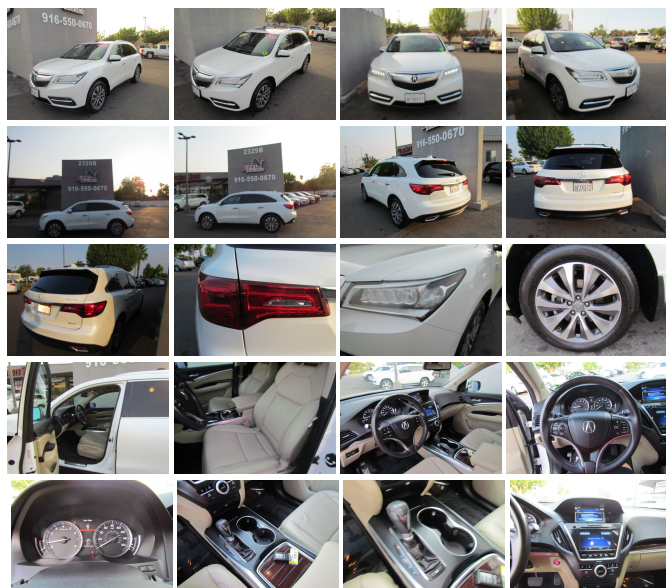

2014 Acura MDX Tech/Entertainment Pkg

View this car on our website at lionsautosales.net/7001705/ebrochure

Our Price **\$21,995**

Specifications:

Year:	2014
VIN:	5FRYD4H64EB026292
Make:	Acura
Stock:	11214
Model/Trim:	MDX Tech/Entertainment Pkg
Condition:	Pre-Owned
Body:	SUV
Exterior:	White
Engine:	Engine: 3.5L 24V SOHC i-VTEC V6
Interior:	Tan Leather
Mileage:	114,516
Drivetrain:	All Wheel Drive
Economy:	City 18 / Highway 27