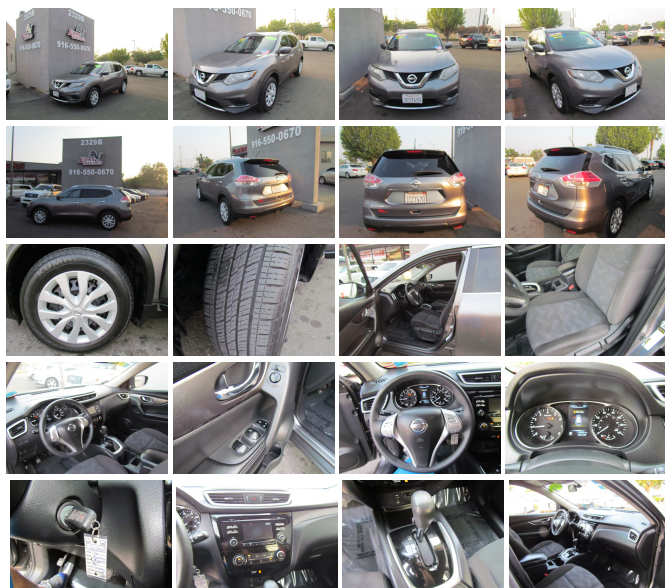

# 2016 Nissan Rogue S

View this car on our website at [lionsautosales.net/6999610/ebrochure](http://lionsautosales.net/6999610/ebrochure)

Our Price **\$16,999**

## Specifications:

<b>Year:</b>	2016
<b>VIN:</b>	KNMAT2MT3GP603490
<b>Make:</b>	Nissan
<b>Stock:</b>	603490
<b>Model/Trim:</b>	Rogue S
<b>Condition:</b>	Pre-Owned
<b>Body:</b>	SUV
<b>Exterior:</b>	Gray
<b>Engine:</b>	Engine: 2.5L DOHC 16-Valve I4 -inc: ECO mode
<b>Interior:</b>	Black Cloth
<b>Mileage:</b>	115,097
<b>Drivetrain:</b>	Front Wheel Drive
<b>Economy:</b>	City 26 / Highway 33