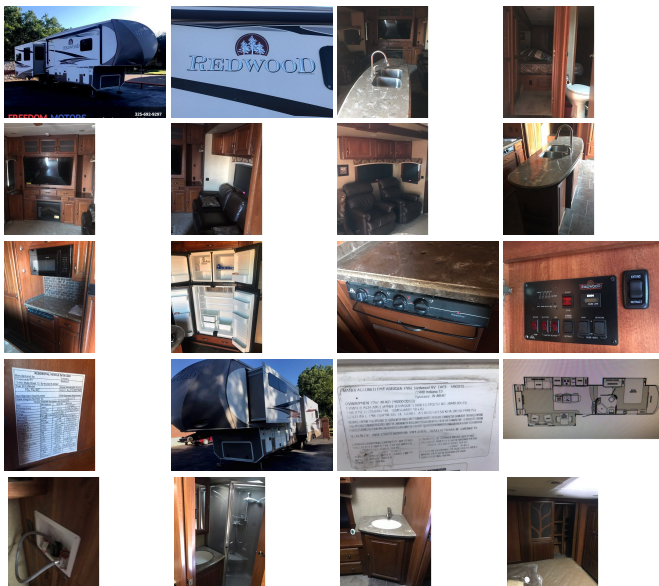

Propane Tank: 2-14.2 gal

Construction: Body Material- Aluminum Sidewall Construction- Fiberglass

Doors- 1

Slideouts: 3 Power

Awning: 1 power

Power front and rear leveling jacks

Kitchen location: Center

Oven/Stove: 3 Burners. Oven depth 22 in.

Bathroom-1

Toilet type- Porcelain

Shower: Door type Plastic/Glass

Wheels: Aluminum

Brakes: Electric

Rear Hitch

Air Conditioning: Automatic 15000 BTU

Heater: Automatic 40000 BTU