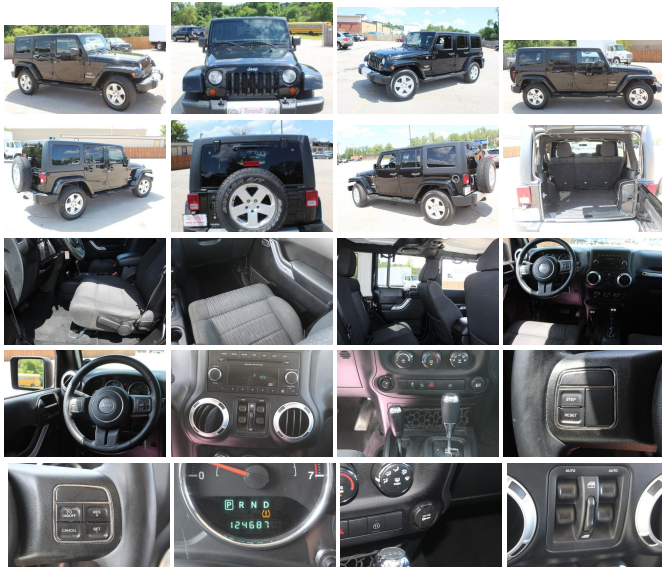

2012 Jeep Wrangler Unlimited Sahara

View this car on our website at autoportstl.com/6997788/ebrochure

Our Price **\$23,900**

Specifications:

Year:	2012
VIN:	1C4BJWEG8CL278887
Make:	Jeep
Model/Trim:	Wrangler Unlimited Sahara
Condition:	Pre-Owned
Body:	SUV
Exterior:	Black
Engine:	3.6L SMPI 24V VVT V6 ENGINE
Transmission:	5-SPEED AUTOMATIC TRANSMISSION
Mileage:	124,687
Drivetrain:	4 Wheel Drive
Economy:	City 16 / Highway 20

< PROUD TO PRESENT
THIS >

<< 2012 JEEP WRANGLER
SAHARA >>

WHAT DO YOU WANT TO KNOW:

- <> WE WANT TO EARN YOUR BUSINESS!
- <> SALE PRICED FOR A FAST SALE!
- <> NEW CAR TRADE IN
- <> CLEAN CARFAX HISTORY
- <> HAS NEVER BEEN IN ACCIDENT
- <> AUTOMATIC TRANSMISSION
- <> FREEDOM 3 PIECE HARD TOP
- <> SERVICE RECORDS

Exterior

- 18" x 7.5" satin silver painted aluminum wheels - Auto on/off headlamps
- Black easy-folding soft top w/Sunrider feature - Black/silver front bumper
- Black/silver rear bumper- Body color fender flares- Body color grille
- Deep-tint sunscreen windows- Fog lamps- Front door tinted glass- Full size spare tire
- Halogen headlamps- Hood insulation- Matching spare wheel- Outside tire carrier
- P255/70R18 on/off-road OWL tires- Pwr heated exterior mirrors
- Sunrider soft top feature- Tinted windshield glass- Tubular side steps
- Variable intermittent windshield wipers