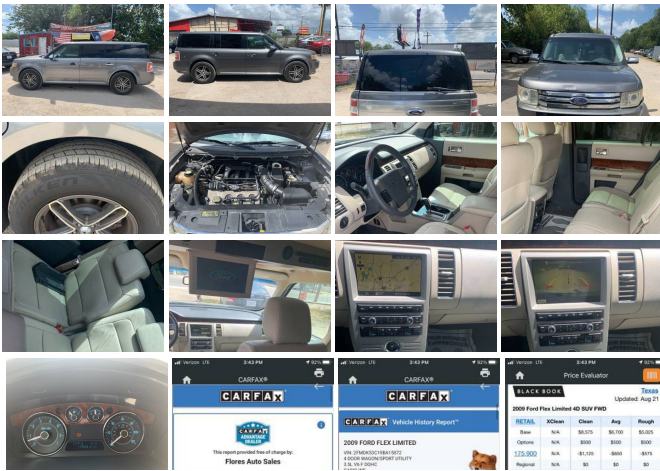

2009 Ford Flex Limited

View this car on our website at safloresautosales.com/6996927/ebrochure

Our Price **\$5,995**

Specifications:

Year: 2009
VIN: 2FMDK53C19BA15872
Make: Ford
Stock: 877
Model/Trim: Flex Limited
Condition: Pre-Owned
Body: Sedan
Exterior: GRAY
Engine: 3.5L V6 DURATEC ENGINE
Interior: Leather
Mileage: 175,784
Drivetrain: Front Wheel Drive
Economy: City 17 / Highway 24

Hi there selling a 09 Ford Flex Fully loaded for \$5995 cash plus tt&l and you get free warranty, finance available too call or text for details, clean title, clean inside and out for its age, automatic 6cyl 3.5 engine 176k miles runs and drives great, cold ax heater works too, power windows and locks, alarm system with keyless remote, ram leather interior, screen and rear entertainment center, for dvd, navigation and back up camera, fresh oil change, new front suspension, shocks, sway bars and control arms, suv is ready to go anywhere you can bring your mechanic to inspect it if your interested please call or text me 2104590013 Victor Flores Thank You

Exterior

- P235/55R19 BSW tires- 19" polished aluminum wheels- Mini spare tire- Chrome beltline
- Tri-bar chrome grill- Wiper-activated HID auto headlamps- Foglamps w/chrome bezel
- LED taillamps- Chrome heated pwr mirrors -inc: memory, puddle lamps

Mechanical

- 3.5L V6 Duratec engine- 6-speed automatic transmission- Front wheel drive
- Battery saver- Fully independent rear suspension- Pwr steering
- 4-wheel anti-lock disc brakes- EasyFuel capless fueling
- Bright polished stainless steel exhaust tips