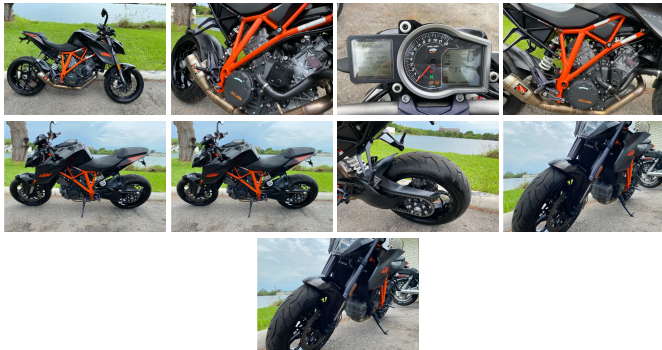

## 2015 KTM 1290 Super Duke R ABS

**George Ranney 954-894-9193**

View this car on our website at [topgearmotos.com/6996008/ebrochure](http://topgearmotos.com/6996008/ebrochure)

No-Haggle Price **\$11,990**

**Specifications:**

**Year:** 2015  
**VIN:** VBKV39406FM922736  
**Make:** KTM  
**Model/Trim:** 1290 Super Duke R ABS  
**Condition:** Pre-Owned  
**Engine:** 0 cc  
**Exterior:** Black  
**Mileage:** 14,300

Riding the Super Duke R can be a remarkable experience. At relatively low rpm levels, and light throttle application, it is a docile, reasonably comfortable machine that can be enjoyed by riders of just about every skill level

1290 Super Duke R is powered by a 1,301cc, 75-degree V-twin that's rated at 180 horsepower and 106 lb-ft of torque at the crank. It incorporates some of the innovations found on the cutting-edge 1190 Adventure, such as throttle-by-wire, riding modes, lean angle-sensitive traction control and multi-mode ABS. The Sport, Street and Rain riding modes adjust engine output, throttle response and traction control, and ABS can be set to On, Off or Supermoto, which allows the rear wheel to be locked up.