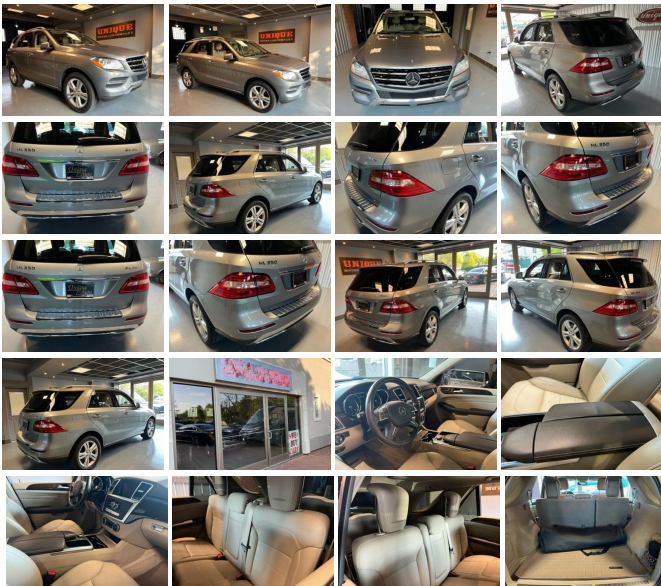

2015 Mercedes-Benz ML 350

View this car on our website at uniquemotorcarsonline.com/6994945/ebrochure

Our Price **\$16,900**

Specifications:

Year:	2015
VIN:	4JGDA5HB7FA479808
Make:	Mercedes-Benz
Model/Trim:	ML 350
Condition:	Pre-Owned
Body:	SUV
Exterior:	Palladium Silver Metallic
Engine:	3.5 V-6
Interior:	Almond Beige/Mocha Leather
Transmission:	Automatic
Mileage:	103,103
Drivetrain:	All Wheel Drive
Economy:	City 17 / Highway 22

2015 Mercedes ML350 AWD, palladium silver with the almond tan leather interior; option packages include Designo Porcelain Leather package featuring passenger memory, 10 way passenger seat, and designo black Dinamica roof liner; Premium 1 package featuring driver memory seat, power tilt/telescopic steering wheel, auto dimming mirrors, power folding mirrors, COMAND system with navigation, enhanced voice recognition, Sirius satellite radio, rear view camera, and media interface; other options include automatic headlamps, brake assist, heated front seats, heated steering wheel, power liftgate, rain sensing wipers, multi-zone A/C, homelink, garage door opener, and many other Mercedes amenities. Call or email for more information. Visit us on the web at www.UniqueMotorCarsonline.com