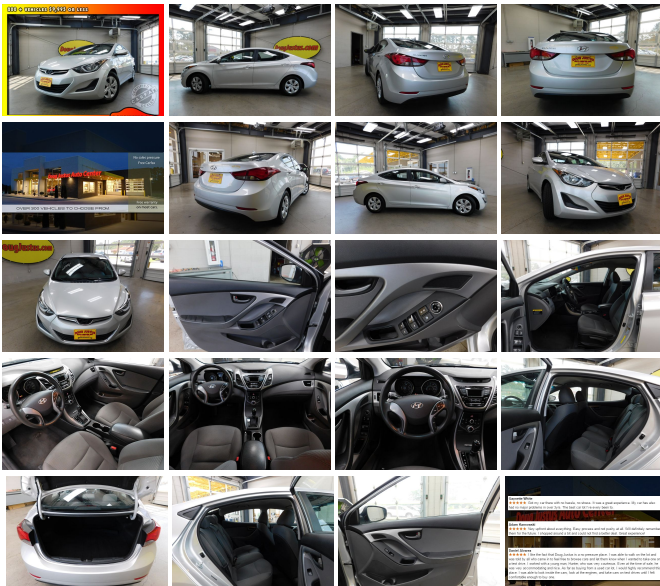

Specifications:

Year:	2016
VIN:	5NPDH4AEXGH753432
Make:	Hyundai
Stock:	H53432
Model/Trim:	Elantra SE
Condition:	Pre-Owned
Body:	Sedan
Exterior:	Symphony Silver
Engine:	Engine:1.8L DOHC 16V 4-Cylinder D-CVVT MPI
Interior:	Gray Cloth
Mileage:	104,887
Drivetrain:	Front Wheel Drive
Economy:	City 28 / Highway 38

Free 30-Days or 1000 miles limited Powertrain Warranty. Visit our website for more details.

Automatic 1.8L 4-cyl 2016 Hyundai Elantra SE gets up to 38 MPG hwy. This vehicle comes equipped with cloth interior, power locks, power mirrors, power windows, and many more features.

Visit www.dougjustus.com, call: *865-281-1540*, or text: *865-214-0010* for more info.