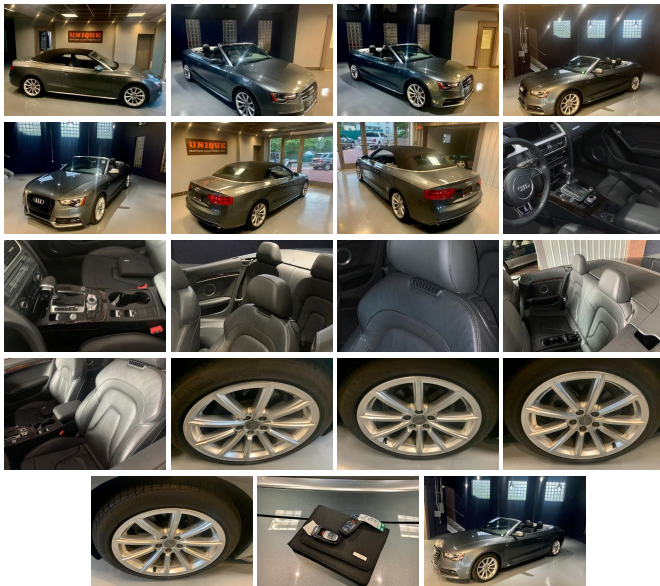

2016 Audi A5 Cabriolet Premium Plus

View this car on our website at uniquemotorcarsonline.com/6992308/ebrochure

Our Price **\$38,900**

Specifications:

Year:	2016
VIN:	WAUM2AFH9GN003553
Make:	Audi
Model/Trim:	A5 Cabriolet Premium Plus
Condition:	Pre-Owned
Body:	Convertible
Exterior:	Monsoon Gray Metallic/Black Roof
Engine:	2.0 liter turbo
Interior:	Black Leather
Transmission:	8 speed tiptronic
Mileage:	10,044
Drivetrain:	All Wheel Drive
Economy:	City 21 / Highway 29

2016 Audi A5 Premium Plus Quattro Convertible, Monsoon gray with the black leather interior and black power soft top, LOW Miles; option packages include Technology package featuring CD/DVD player with HD radio, Audi MMI navigation system plus without voice control. color driver information display, parking system with rear view camera , Audi connect with online services and Audi side assist; Comfort package featuring ventilated front seats with four way power lumbar, Milano leather interior, and neck level heating; other options include Audi advanced key, blind spot monitor, bluetooth connection, dual climate control, heated power front seats, delay wipers with rain sensor, keyless start, cruise control, power windows and door locks, rear defroster, automatic HID headlamps, fog lamps, Bang & Olufsen sound system, and many other Audi amenities. We have the owners manual and the original window sticker. This Audi listed new for \$57,725.00 Call or email for more information. Visit us on the web at www.UniqueMotorCarsonline.com