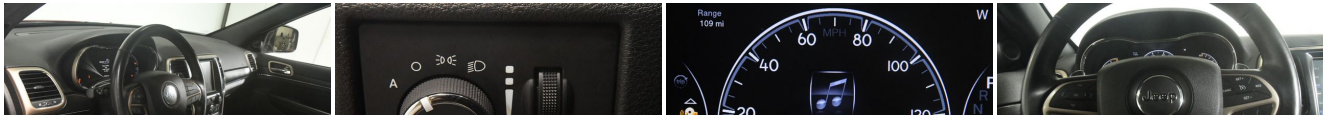

Specifications:

Year:	2015
VIN:	1C4RJFBG6FC207503
Make:	Jeep
Stock:	4369A
Model/Trim:	Grand Cherokee Limited
Condition:	Pre-Owned
Body:	SUV
Exterior:	Deep Cherry Red Crystal Pearlcoat
Engine:	ENGINE: 3.6L V6 24V VVT
Interior:	Black Leather
Mileage:	53,316
Drivetrain:	4 Wheel Drive
Economy:	City 17 / Highway 24

Vehicle Description

FREE LIFETIME POWERTRAIN WARRANTY (See Website for Complete Details - not available on Range Rover, Porsche or vehicles with over 100,000 miles). Dan Merriam's Sound Auto Wholesalers is A PLUS RATED by the Better Business Bureau - HIGHEST RATING POSSIBLE. Every vehicle is VALUE PRICED & SOUND AUTO CERTIFIED. CLICK ON THE {CARVANA? CARMAX?} TAB TO SEE HOW WE PROVIDE MORE VALUE AND CONVENIENCE THAN THE NATIONAL COMPETITORS.

Installed Options

Interior

- Front Seats w/Power 4-Way Driver Lumbar
- 12-Way Power Driver Seat -inc: Power Recline, Height Adjustment, Fore/Aft Movement, Cushion Tilt and Power 4-Way Lumbar Support
- 12-Way Power Passenger Seat -inc: Power Recline, Height Adjustment, Fore/Aft Movement, Cushion Tilt and Power 4-Way Lumbar Support
- Manual Tilt/Telescoping Steering Column
- Gauges -inc: Speedometer, Odometer, Oil Pressure, Engine Coolant Temp, Tachometer, Oil Temperature, Transmission Fluid Temp, Engine Hour Meter, Trip Odometer and Trip Computer
- Power Rear Windows and Fixed 3rd Row Windows
- Proximity Key For Doors And Push Button Start
- Remote Keyless Entry w/Integrated Key Transmitter, Illuminated Entry and Panic Button
- Cruise Control w/Steering Wheel Controls- Premium Leather Trimmed Bucket Seats
- Memory Settings -inc: Driver Seat, Door Mirrors and Audio
- FOB Controls -inc: Cargo Access and Remote Engine Start
- Power 1st Row Windows w/Driver And Passenger 1-Touch Up/Down
- Power Door Locks w/Autolock Feature- Trip Computer
- Driver And Passenger Heated-Cushion, Driver And Passenger Heated-Seatback
- 60-40 Folding Split-Bench Front Facing Heated Manual Reclining Fold Forward Seatback Leather Rear Seat
- Heated Leather/Metal-Look Steering Wheel- Front Cupholder- Rear Cupholder
- 3 12V DC Power Outlets- Compass- Valet Function- Power Fuel Flap Locking Type
- Remote Releases -Inc: Power Fuel- Garage Door Transmitter
- Dual Zone Front Automatic Air Conditioning w/Front Infrared

Option Packages

Factory Installed Packages

ENGINE: 3.6L V6 24V VVT

DEEP CHERRY RED CRYSTAL PEARLCOAT

BLACK, LEATHER TRIMMED SEATS W/PERFORATED INSERTS

LUXURY GROUP II