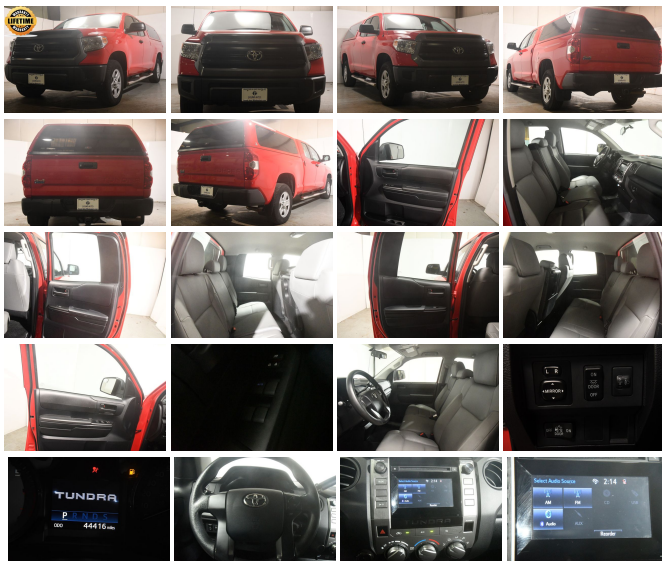

139 W Main St
 Branford, CT 06405

2014 Toyota Tundra SR5 w Leather & Tonneau Cap

Eric Zuwalick

View this car on our website at soundautowholesalers.com/6991558/ebrochure

No-Haggle Price **\$32,999**

Specifications:

Year:	2014
VIN:	5TFUM5F13EX055530
Make:	Toyota
Stock:	4568
Model/Trim:	Tundra SR5 w Leather & Tonneau Cap
Condition:	Pre-Owned
Body:	Pickup Truck
Exterior:	Radiant Red
Engine:	Engine: 4.6L V8 DOHC 32V w/VVT - i
Interior:	Graphite Cloth
Mileage:	44,411
Drivetrain:	4 Wheel Drive
Economy:	City 14 / Highway 18

Our Location :

2014 Toyota Tundra SR5 w Leather & Tonneau Cap

Sound Auto Wholesalers - - View this car on our website at soundautowholesalers.com/6991558/ebrochure

Installed Options

Interior

- 1 Seatback Storage Pocket- 3 12V DC Power Outlets
- 3-Passenger Front Bench Seat -inc: 40/20/40 split fold-down, 4-way manual adjustable front seats
- 60-40 Folding Split-Bench Front Facing Fold-Up Cushion Rear Seat - Air Filtration
- Analog Display- Cruise Control w/Steering Wheel Controls
- Dashboard Storage, Driver / Passenger And Rear Door Bins and 1st Row Underseat Storage
- Day-Night Rearview Mirror- Delay Off Interior Lighting- Delayed Accessory Power
- Driver And Passenger Visor Vanity Mirrors- Driver Foot Rest- Driver Seat
- Engine Immobilizer- Fabric Seat Trim- Front And Rear Map Lights- Front Cupholder
- Full Carpet Floor Covering- Full Cloth Headliner
- Gauges -inc: Speedometer, Odometer, Voltmeter, Oil Pressure, Engine Coolant Temp, Tachometer and Trip Odometer
- HVAC -inc: Underseat Ducts- Illuminated Entry System -inc: illumination for room and feet
- Illuminated Locking Glove Box
- Interior Trim -inc: Metal-Look Instrument Panel Insert, Metal-Look Door Panel Insert and Metal-Look Interior Accents
- Manual Adjustable Front Head Restraints and Manual Adjustable Rear Head Restraints
- Manual Air Conditioning- Manual Tilt Steering Column